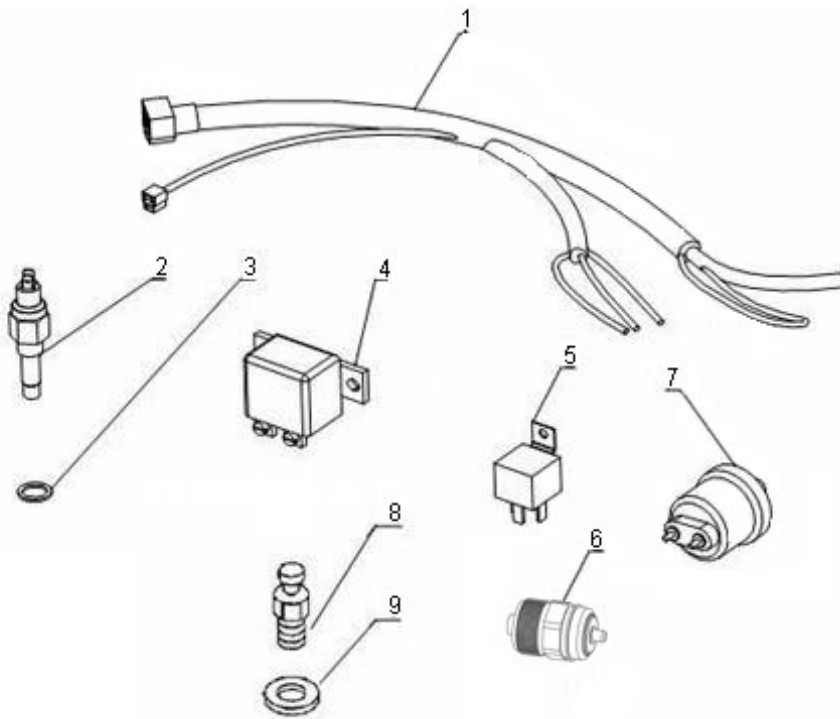

T4.155 4.380TDI STANDARD ENGINE / ELECTRICAL EQUIPMENTS

Part number	Item	Désignation article	Quantity
674396	1	WIRING	1
970851604	2	WATER SENDER 120C +SWITCH 110C	1
970300306	3	GASKET,RING D14	1
970300715	4	RELAY,12V-75A GLOW PLUG	1
970300716	5	RELAY,12V-30A	1
48201106	6	ELECTROVANNE DE STOP TOY	1
48201143	7	OIL PRESSURE SENDER	1
970312269	8	HEATER WATER SENSOR	1
970312268	9	GASKET	1