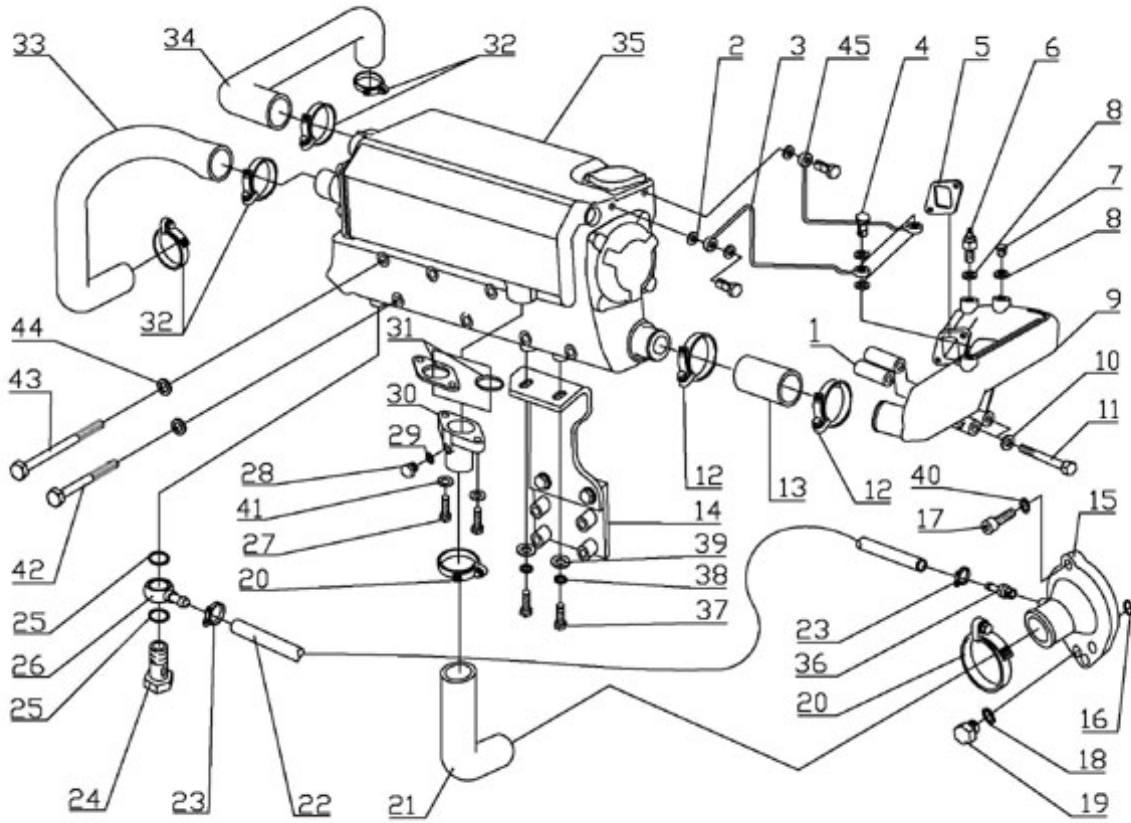

T4.155 4.380TDI STANDARD ENGINE / HEAT EXCHANGER

Part number	Item	Désignation article	Quantity
43320277	1	SPACER	2
970300430	2	GASKET,RING D10	4
51306102	3	PIPE	1
970300717	4	BOLT,BANJO M10X1,25	2
970312238	5	GASKET WATER	1
970851604	6	WATER SENDER 120C +SWITCH 110C	1
970639853	7	""PLUG,HEX 3/8""G""	1
970300289	8	GASKET,RING D17	2
95710033	9	PIPE	1
970119139	10	WASHER,CORRUGATED D8	2
970300191	11	BOLT,HEX M 8X100	2
970604533	12	CLAMP,HOSE 32-44	2
32840001	13	PIPE	1
95310542	14	SUPPORT	1
95710031	15	Fresh Water Inlet Pipe 1	1
970312048	16	RING O	1
970604615	17	BOLT,SOCK M 6X 20	3
51410028	18	COLLAR	1
970875506	19	PLUG	1
970604533	20	CLAMP,HOSE 32-44	2
48328100	21	Fresh Water Hose 2	1
970434506	23	CLAMP,HOSE 13-20	2
970432515	24	BOLT,BANJO M14X1,5	1
970300306	25	GASKET,RING D14	2
970300797	26	CONNECTION,BANJO D=8/M14	1
970304082	27	BOLT	2
970639853	28	""PLUG,HEX 3/8""G""	1
970300289	29	GASKET,RING D17	1
95710032	30	FRESH FrWATER INLET PIPE 2	1
48418054	31	O RING	1
970311194	31	GASKET	1
970604533	32	CLAMP,HOSE 32-44	4
48328101	33	HOSE	1
48328099	34	HOSE	1
970307806	36	Nipple	1
970635508	37	BOLT,HEX M10X 25	2
970119136	38	WASHER,SPRING D10	2
970119135	39	WASHER,PLAIN D10	2
970609602	40	WASHER,CORRUGATED D 6	3
970119139	41	WASHER,CORRUGATED D8	2
970310228	42	BOLT	5
39160454	43	BOLT	3
970119137	44	WASHER,CORRUGATED D10	8