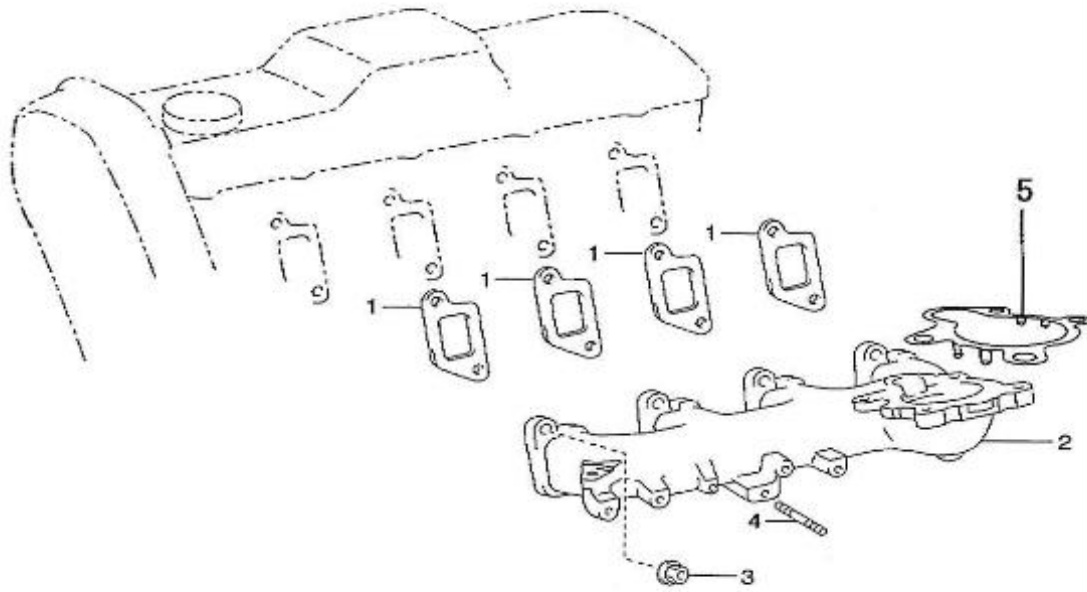

T4.155 4.380TDI STANDARD ENGINE / INTAKE MANIFOLD

Part number	Item	Désignation article	Quantity
970312276	1	GASKET	4
970312277	2	MANIFOLD SUB-ASSY, INTAKE	1
970312278	3	NUT	8
970312279	4	BOLT, STUD	2
970312280	5	GASKET, VENTURI	1