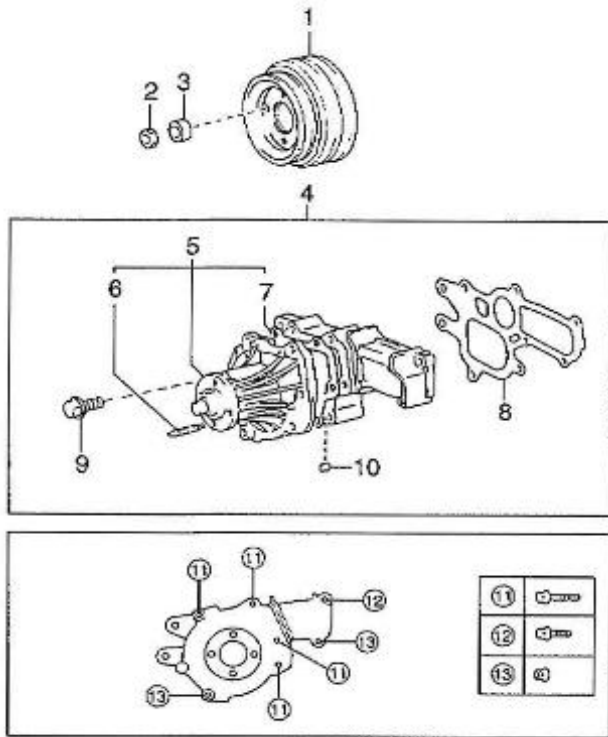

T4.155 4.380TDI STANDARD ENGINE / FRESH WATER PUMP

Part number	Item	Désignation article	Quantity
970312221	1	PULLEY,FAN	1
970312278	2	NUT	4
970312223	3	SPACER	4
970312224	4	WATER PUMP	1
970312225	5	PUMP ASSY,WATER W/O COVER	1
970312226	6	BOLT,STUD	4
970312227	7	GASKET,WATER PUMP COVER	1
970312228	8	GASKET,WATER PUMP,NO.1	1
970312229	9	BOLT,FLANGE	1
970312230	10	PIN,RING	1
970312231	11	BOLT,W/WASHER	4
970312210	12	BOLT,W/WASHER	1
970312061	13	NUT	2