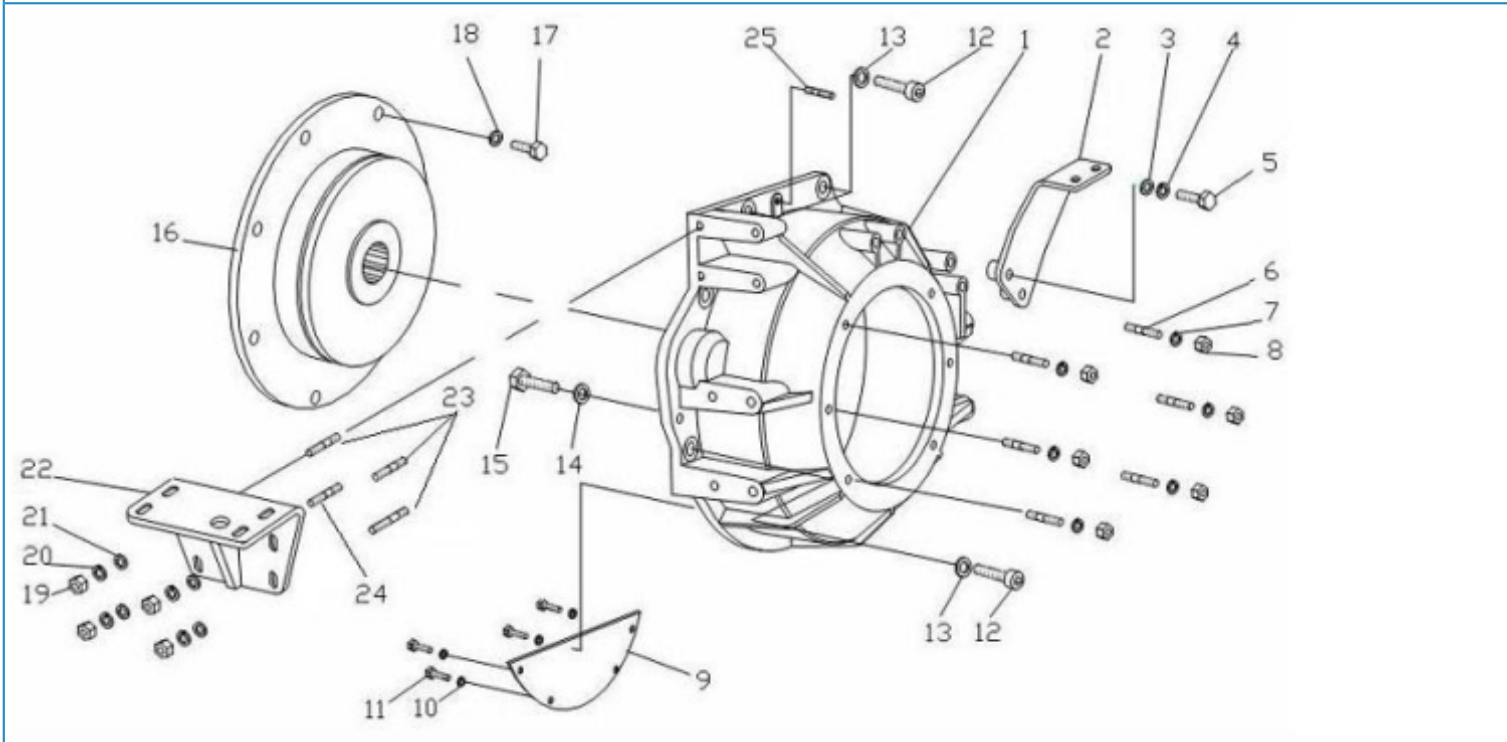

T4.155 4.380TDI STANDARD ENGINE / GEAR BOX FLANGE

Part number	Item	Désignation article	Quantity
95200229	1	HOUSING	1
95310546	2	SUPPORT	1
970119135	3	WASHER,PLAIN D10	2
970119136	4	WASHER,SPRING D10	2
970301583	5	BOLT,HEX M10X 40	2
970649725	6	STUD	6
970119137	7	WASHER,CORRUGATED D10	6
970119143	8	NUT, M10	6
95203062	9	GUARD PLATE	1
970119149	10	WASHER, SPRING D 6	4
41160208	11	BOLT	4
39129510	12	BOLT	5
970647606	13	WASHER,CORRUGATED D12	5
970647606	14	WASHER,CORRUGATED D12	1
39160549	15	BOLT	1
970311177	16	COUPLING	1
39160463	17	BOLT,HEX M10X1,25X 25	6
970119137	18	WASHER,CORRUGATED D10	6
970119143	19	NUT, M10	4
970119136	20	WASHER,SPRING D10	4
970119135	21	WASHER,PLAIN D10	4
95310541	22	SUPPORT	1
970649725	23	STUD	3
970649725	24	STUD	1
39020403	24	STUD BOLT	1
39020301	25	STUD BOLT	1