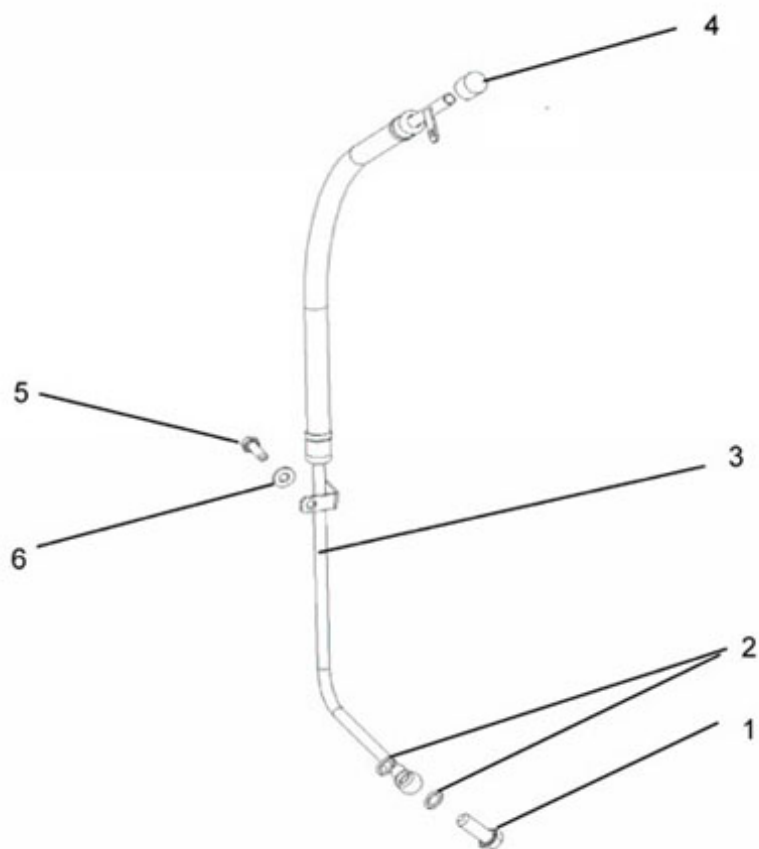

T4.155 4.380TDI STANDARD ENGINE / OIL DRAIN PUMP

Part number	Item	Désignation article	Quantity
970312248	1	BOLT, UNION	1
970300325	2	RING,SEAL D12	2
51310004	3	PIPE	1
970310164	4	Cap	1
970119141	5	BOLT,HEX M8X 20	1
970119138	6	WASHER,SPRING D 8	1