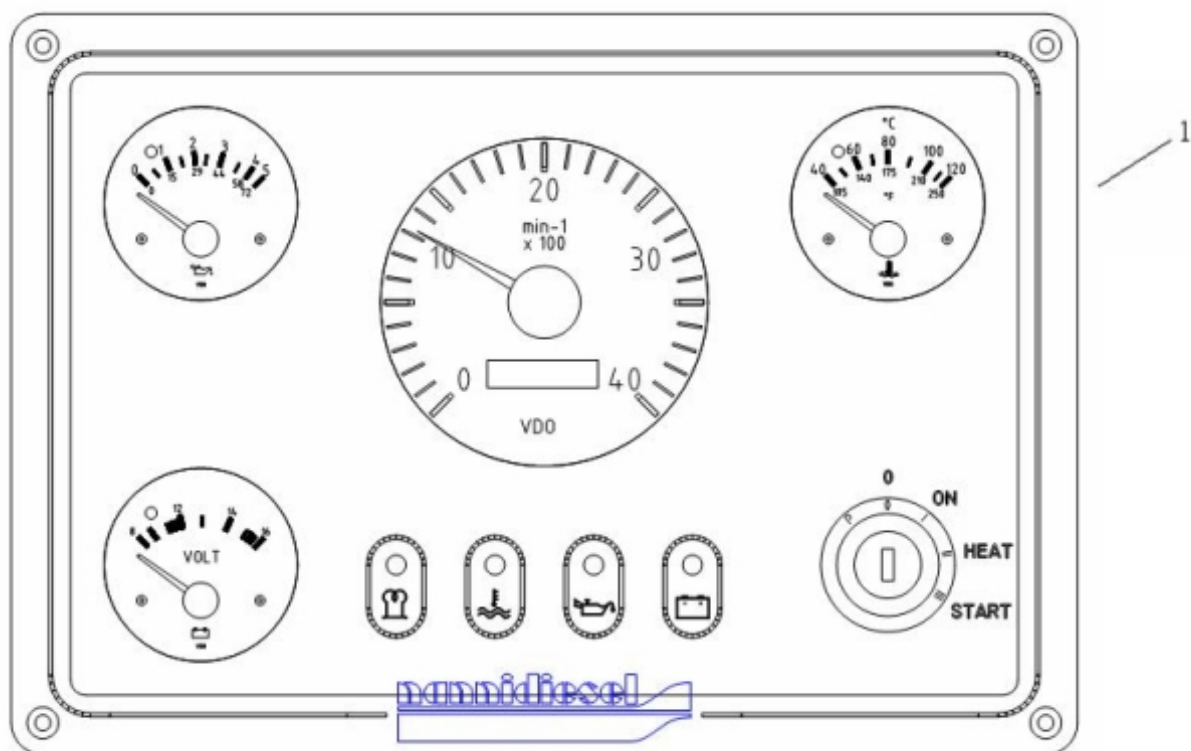

T4.155 4.380TDI STANDARD ENGINE / INSTRUMENT PANELS

Part number	Item	Désignation article	Quantity
674382	1	PANEL	1