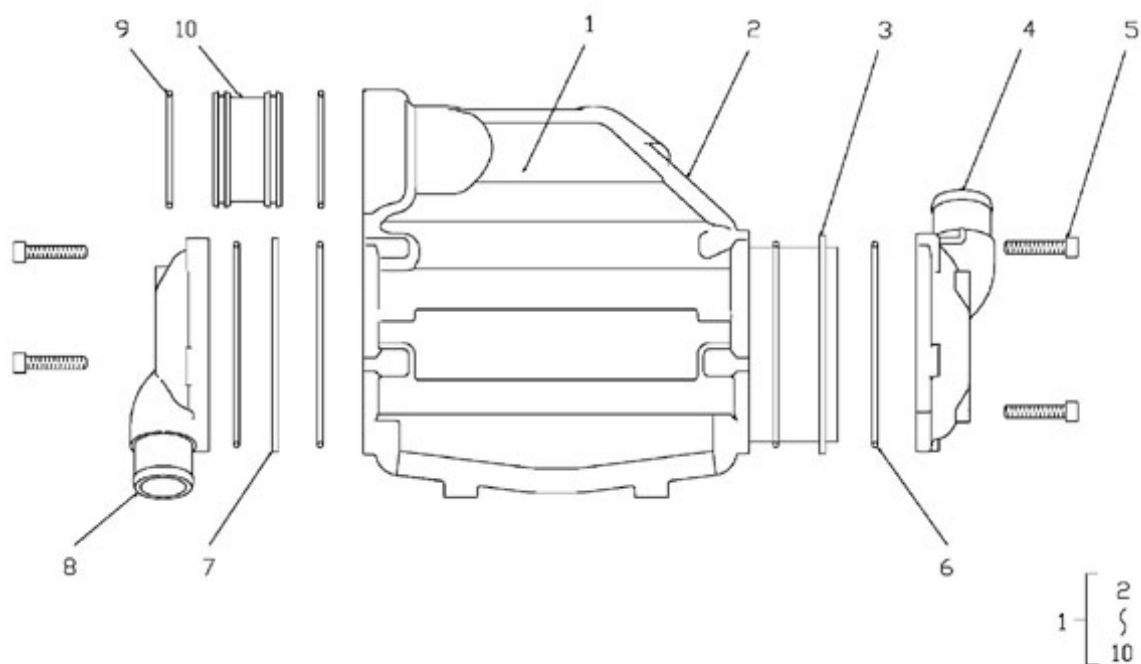

T4.155 4.380TDI STANDARD ENGINE / AIR COOLER - DETAILS

Part number	Item	Désignation article	Quantity
48300379	1	HEAT EXCHANGER	1
970312412	2	BODY	1
970312415	3	TUBE STACK	1
970310755	5	BOLT	4
48418168	6	O RING	4
970312416	7	SPACER	1
970312413	8	COVER	1
48418164	9	O RING	2
970312419	10	UNION	1