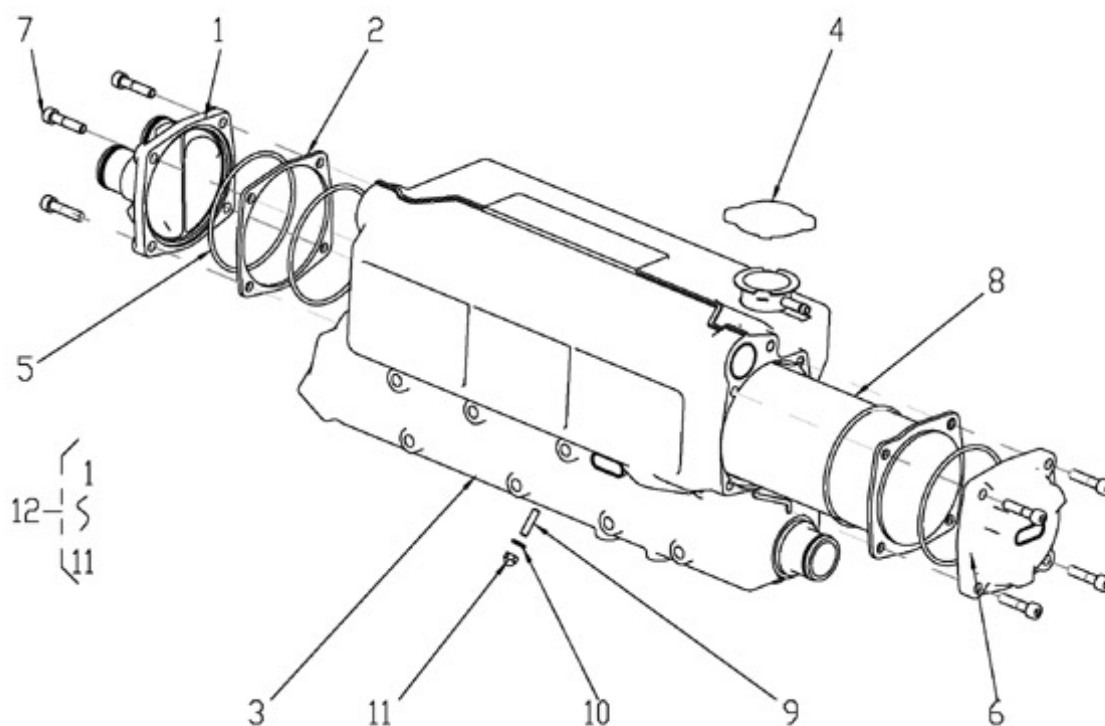

T4.155 4.380TDI STANDARD ENGINE / HEAT EXCHANGER - DETAILS

Part number	Item	Désignation article	Quantity
970312449	1	COVER	1
970312453	2	SPACER	1
970312442	3	BODY	1
970312799	4	FILLING CAP	1
48418167	5	O RING	4
970312450	6	COVER	1
970310755	7	BOLT	8
970312451	8	TUBE STACK	1
970312802	9	BOLT M6x25	1
970312803	10	BUSH	1
970312804	11	NUT	1