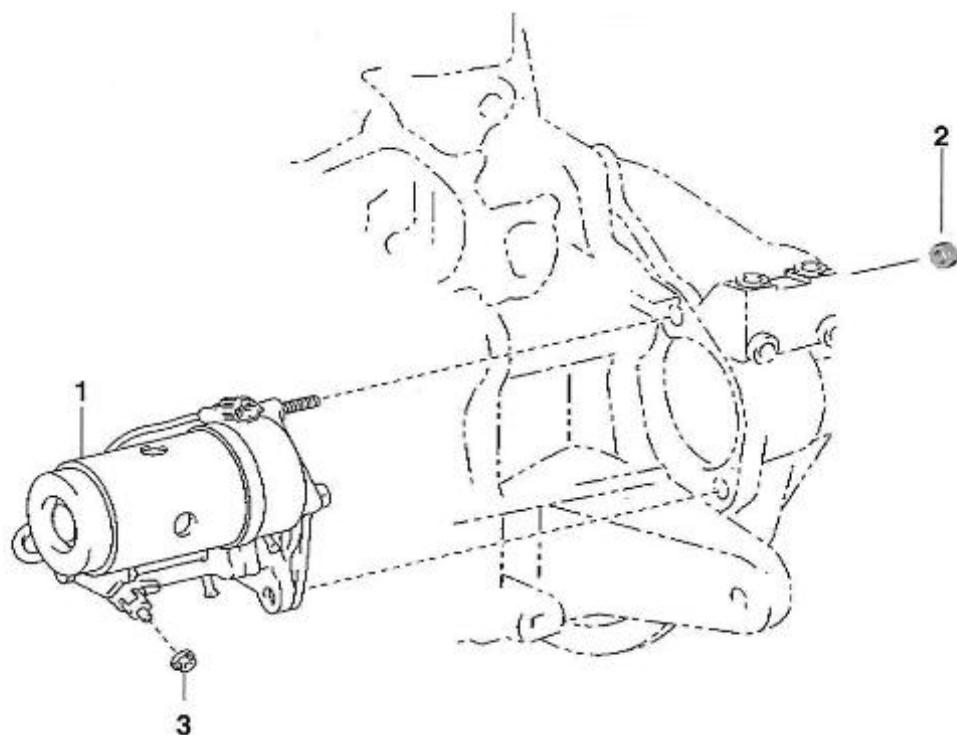

T4.155 4.380TDI STANDARD ENGINE / STARTER

Part number	Item	Désignation article	Quantity
970312328	1	STARTER ASSY	1
39360918	2	NUT	1
970312329	3	NUT	1