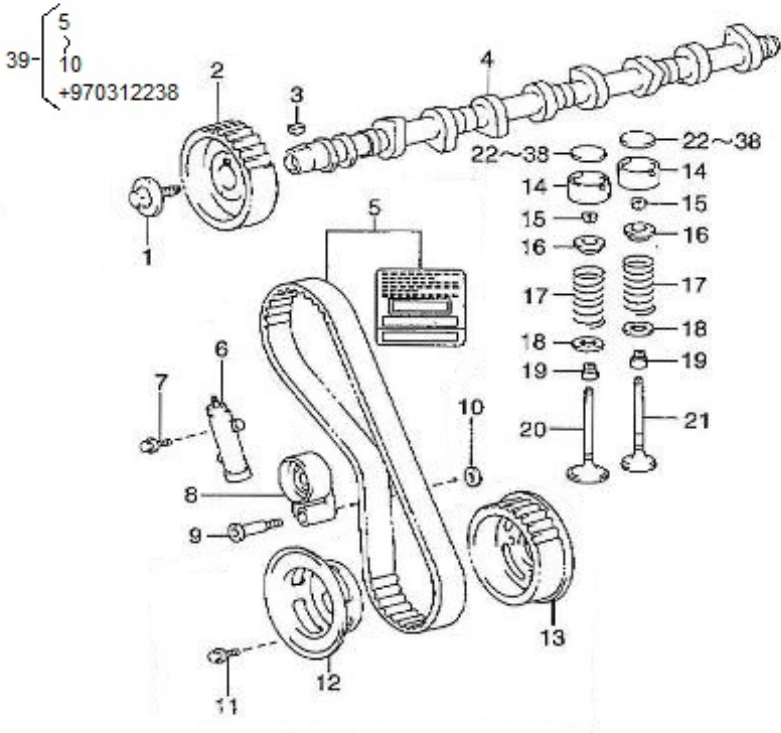

T4.155 4.380TDI STANDARD ENGINE / CAMSHAFT

Part number	Item	Désignation article	Quantity
970312157	1	BOLT,WASHER	1
970312638	2	PULLEY,CAMSHAFT TIMING	1
970312159	3	KEY,WOOD RUFF	1
970312160	4	CAMSHAFT	1
970312161	5	BELT	1
970312162	6	TIGHTNER	1
970312163	7	BOLT,FLANGE	2
970312164	8	IDLER SUB ASSY, TIMING BELT	1
970312165	9	SHAFT, TIMING BELT IDLER	1
970312166	10	WASHER	1
970312167	11	BOLT,FLANGE	4
970312168	12	FLANGE,CAMSHAFT TIMING PULLEY,	1
970312169	13	PULLEY,CAMSHAFT TIMING,NO.2	1
970312170	14	LIFTER,VALVE	8
970312171	15	LOCK,VALVE SPRING RETAINER	16
970312172	16	RETAINER,VALVE SPRING	8
970312173	17	SPRING,COMPRESSION	8
970312174	18	WASHER,PLATE	8
970312175	19	GASKET	8
970312176	20	VALVE,INTAKE	4
970312177	21	VALE,EXHAUST	4
970312178	22	WASHER	8
970312179	23	WASHER	8
970312180	24	WASHER	8
970312181	25	WASHER	8
970312182	26	WASHER	8
970312183	27	WASHER	8
970312184	28	WASHER	8
970312185	29	WASHER	8
970312186	30	WASHER	8
970312187	31	WASHER	8
970312188	32	WASHER	8
970312189	33	WASHER	8
970312190	34	WASHER	8
970312191	35	WASHER	8
970312193	37	WASHER	8
970312194	38	WASHER	8
970313172	39	TIMING BELT	1