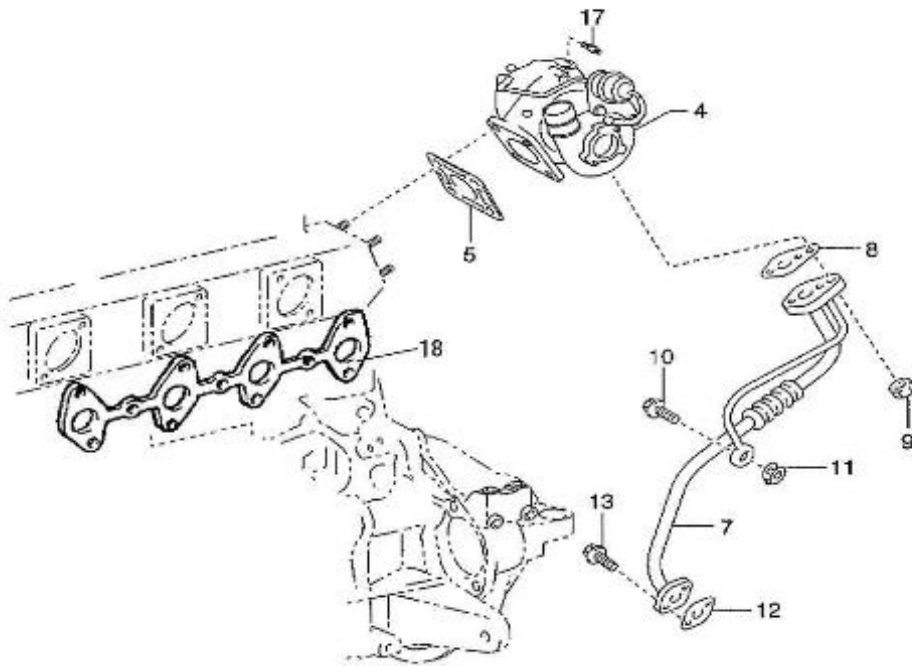

T4.155 4.380TDI STANDARD ENGINE / TURBO AND EXHAUST MIXER

Part number	Item	Désignation article	Quantity
970312243	4	TURBOCHARGER	1
970312244	5	GASKET TURBO	1
970312245	7	PIPE SUB-ASSY TURBO	1
970312247	9	NUT	2
970312248	10	BOLT, UNION	1
970312249	11	GASKET	1
970314030	12	GASKET, TURBO OIL OUTLET, NO.1	1
970312251	13	BOLT	2
970312252	17	COCK ASSY DRAIN	1
970312253	18	GASKET EXHAUST MANIFOLD	1