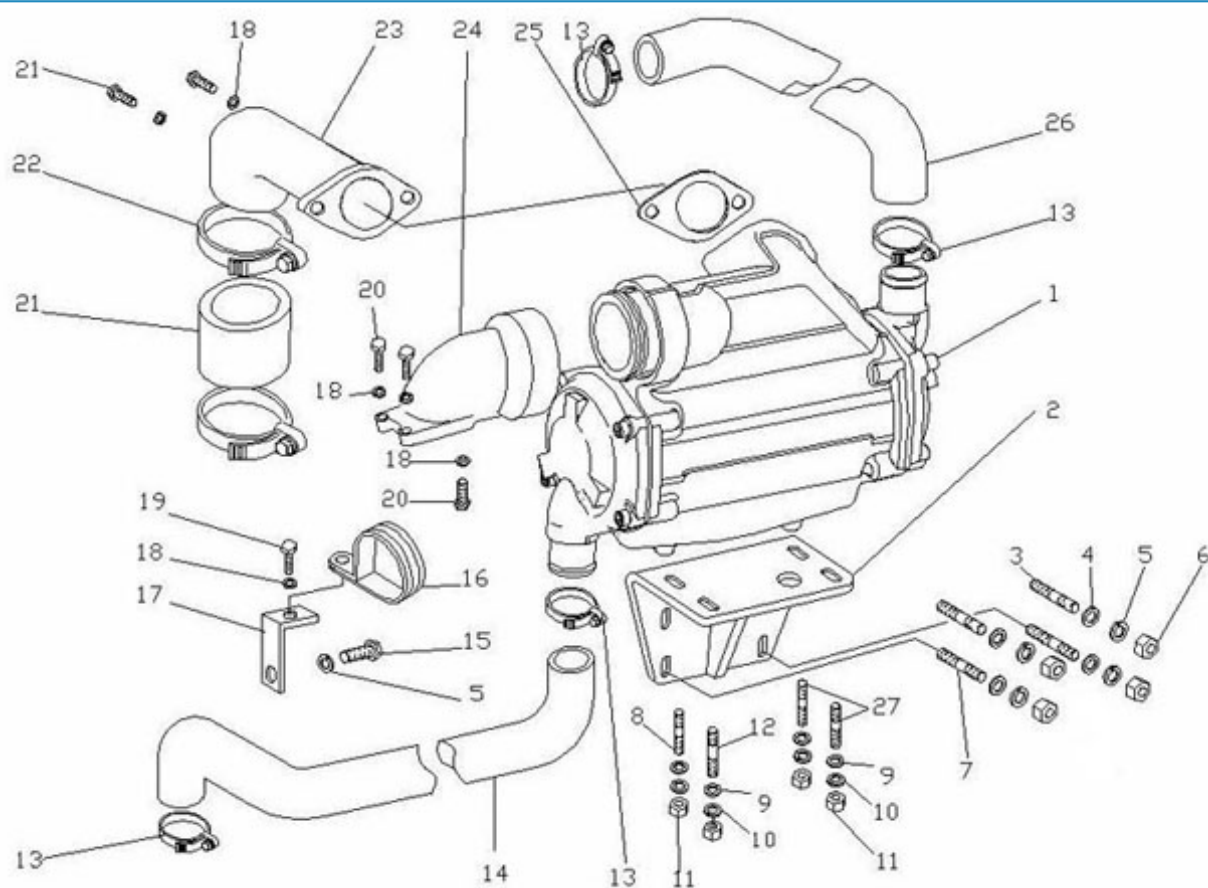

T4.155 4.380TDI STANDARD ENGINE / AIR COOLER

Part number	Item	Désignation article	Quantity
48300379	1	HEAT EXCHANGER	1
95310541	2	SUPPORT	1
970649725	3	STUD	3
970119135	4	WASHER,PLAIN D10	4
970119136	5	WASHER,SPRING D10	4
970119143	6	NUT, M10	4
970649725	7	STUD	1
39020403	7	STUD BOLT	1
39020301	8	STUD BOLT	1
970027323	9	WASHER,PLAIN D 8	4
970119138	10	WASHER,SPRING D 8	4
970027322	11	NUT,M 8	4
970300057	12	STUD,M 8X 20	1
970604533	13	CLAMP,HOSE 32-44	4
48328098	14	HOSE	1
970300044	15	BOLT,HEX M10X1,25X 25	1
48100189	16	CLAMP	1
95303419	17	SUPPORT	1
970119139	18	WASHER,CORRUGATED D8	6
970639903	19	BOLT,HEX M 8X 16	1
970409603	20	BOLT,HEX M 8X 25	6
51850001	21	HOSE	1
970634621	22	CLAMP,HOSE	2
95710030	23	AIR INLET PIPE	1
95710029	24	AIR OUTLET PIPE	1
970311189	25	GASKET	1
48328099	26	HOSE	1
39020443	27	STUD	2
39020301	27	STUD BOLT	2