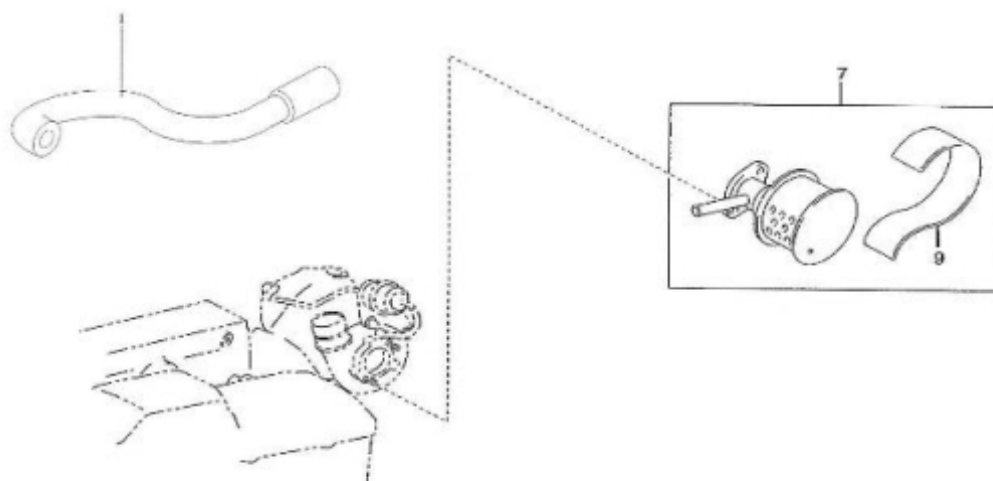

T4.155 4.380TDI STANDARD ENGINE / AIR FILTER

Part number	Item	Désignation article	Quantity
48328103	1	HOSE	1
970312272	7	CLEANER ASSY,AIR	1
970312273	9	FILTER ELEMENT	1