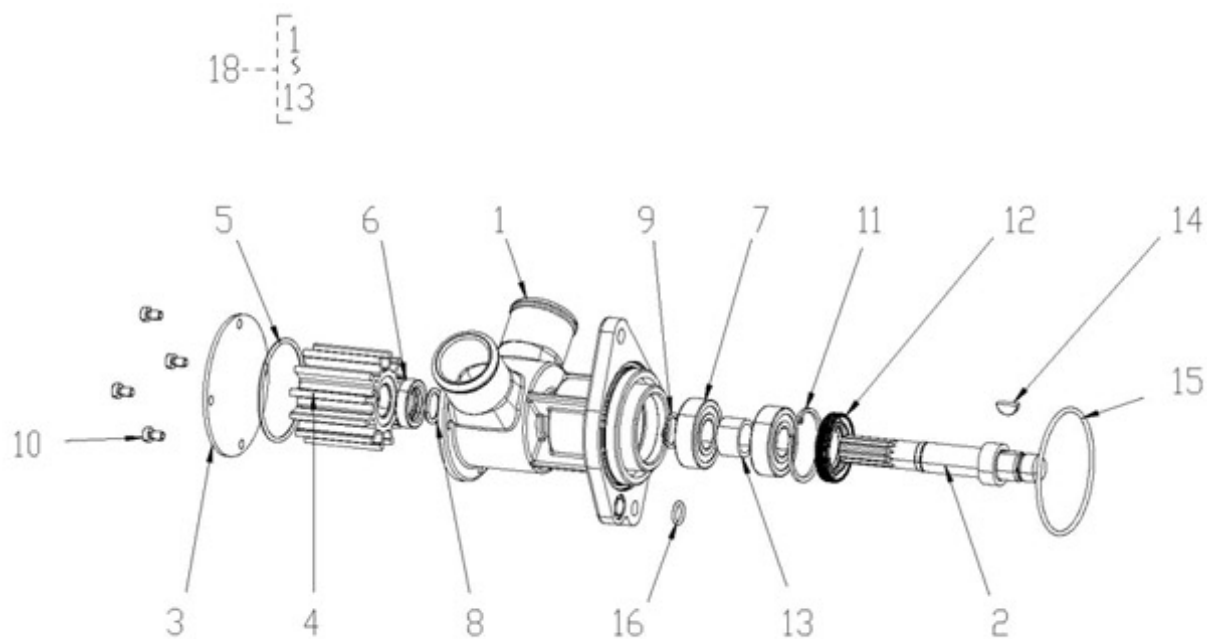

T4.155 4.380TDI STANDARD ENGINE / SEA WATER PUMP - DETAILS

Part number	Item	Désignation article	Quantity
970312421	2	SHAFT	1
970312422	3	END COVER	1
970312423	4	IMPELLER	1
970312424	5	O RING	1
970614516	6	O-RING SEAL	1
970312426	7	BALL BEARING	2
970614626	8	O-RING,WATER PUMP F7B-9/10	1
970304049	9	CIR-CLIP	1
970312429	10	SCREW	4
970614627	11	RING,RETAINING	1
970312430	12	LIP SEAL	1
970312431	13	SPACER	1
55303041	14	KEY	1
48418165	15	O RING	1
970302856	16	O-RING	1
970312432	17	REPAIR KIT	1
970311169B	18	POMPE A EAU DE MER M1KZ-M1KD	1