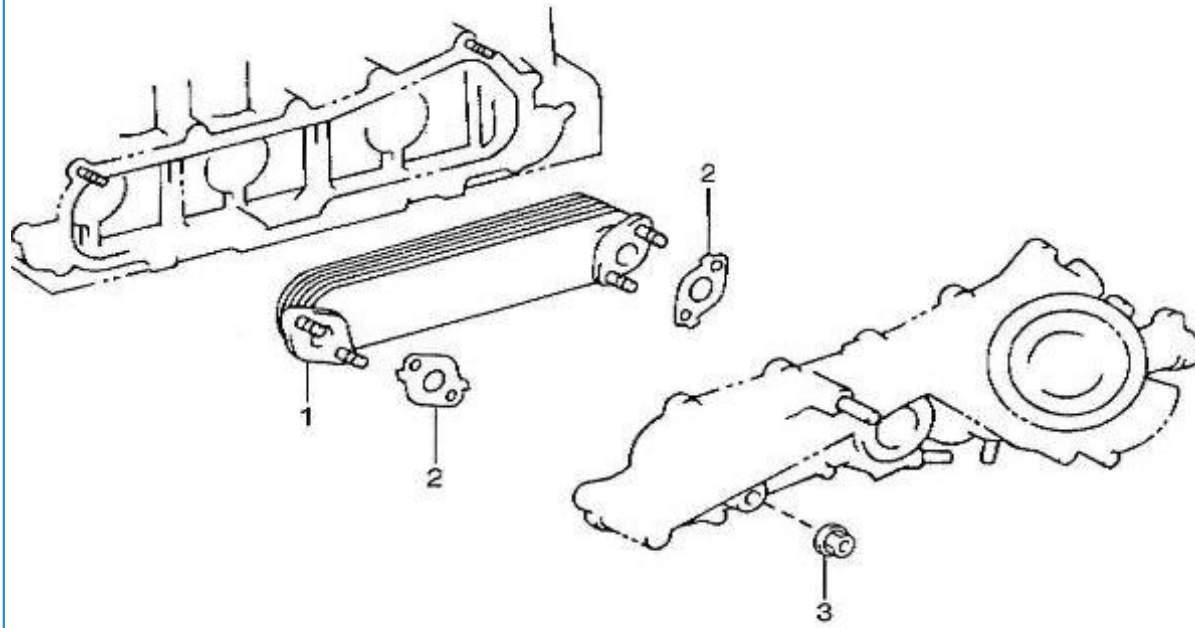

T4.155 4.380TDI STANDARD ENGINE / OIL COOLER

Part number	Item	Désignation article	Quantity
970312218	1	COOLER ASSY,OIL	1
970312219	2	GASKET	2
970312278	3	NUT	4