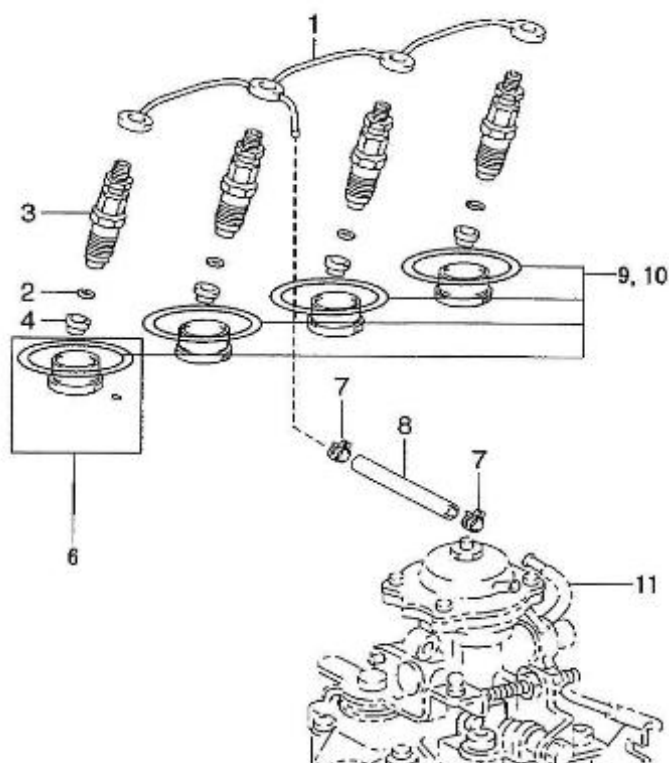

T4.155 4.380TDI STANDARD ENGINE / INJECTION NOZZLES AND PIPES

Part number	Item	Désignation article	Quantity
970312308	1	PIPE	1
970312309	2	GASKET	4
970312310	3	INJECTOR	4
970312311	4	INJECTOR SEAT	4
970312313	6	CHAMBER SUB-ASSY, COMBUSTION	4
970312314	7	CLAMP HOSE	2
32805001	8	HOSE	0
970312316	9	SHIM (FOR COMBUSTION CHAMBER T	4
970312317	10	SHIM (FOR COMBUSTION CHAMBER T	4
970312318	11	UNION	1