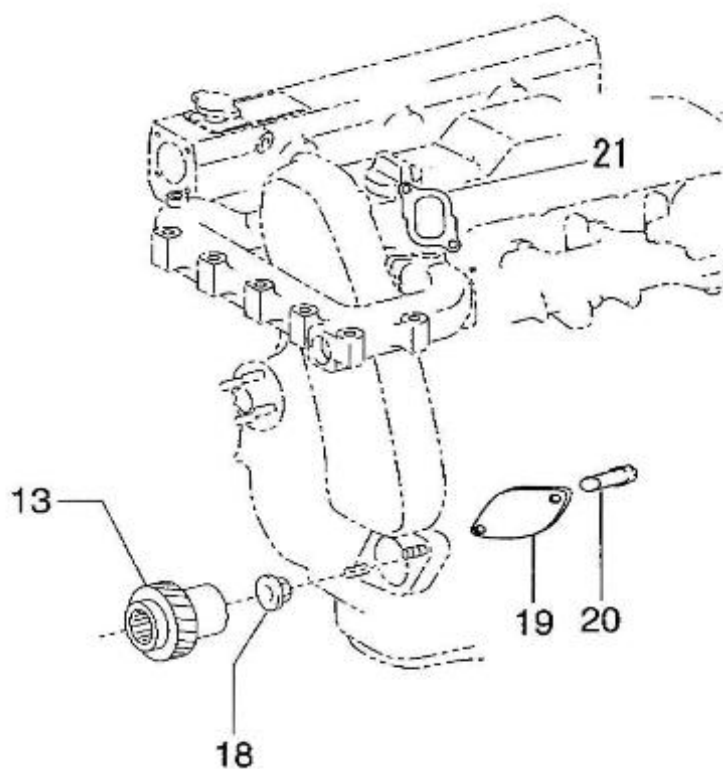

T4.155 4.380TDI STANDARD ENGINE / SEA WATER PUMP

Part number	Item	Désignation article	Quantity
970312234	13	GEAR PUMP	1
970312235	18	NUT	1
970312236	19	COVER	1
970312237	20	SCREW	2
970312238	21	GASKET WATER	1