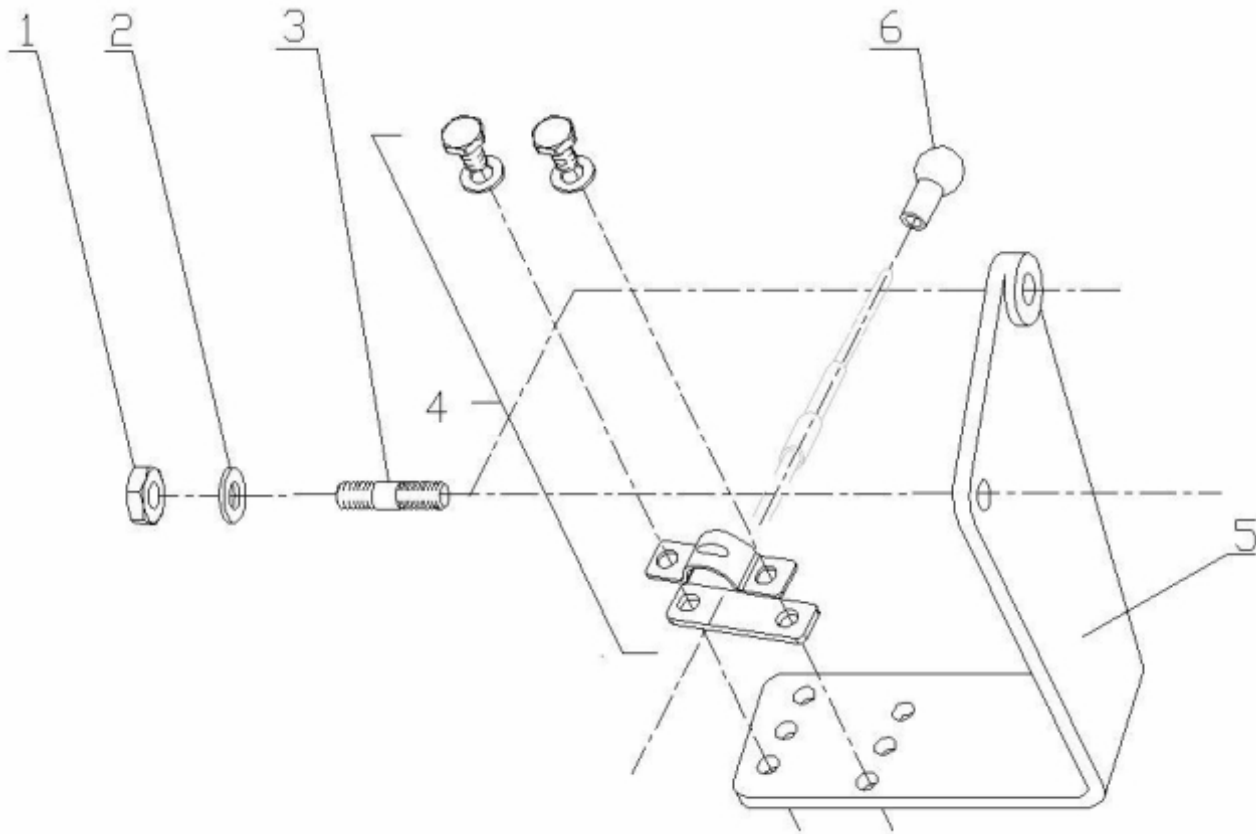

T4.155 4.380TDI STANDARD ENGINE / ACCELERATOR

Part number	Item	Désignation article	Quantity
970635460	1	NUT,M 6	2
970119149	2	WASHER, SPRING D 6	4
970154026	3	STUD,M 6X 22	2
970835020	4	CLAMP	1
95203064	5	SUPPORT	1
970311202	6	BALL AND SOCKET JOINT	1