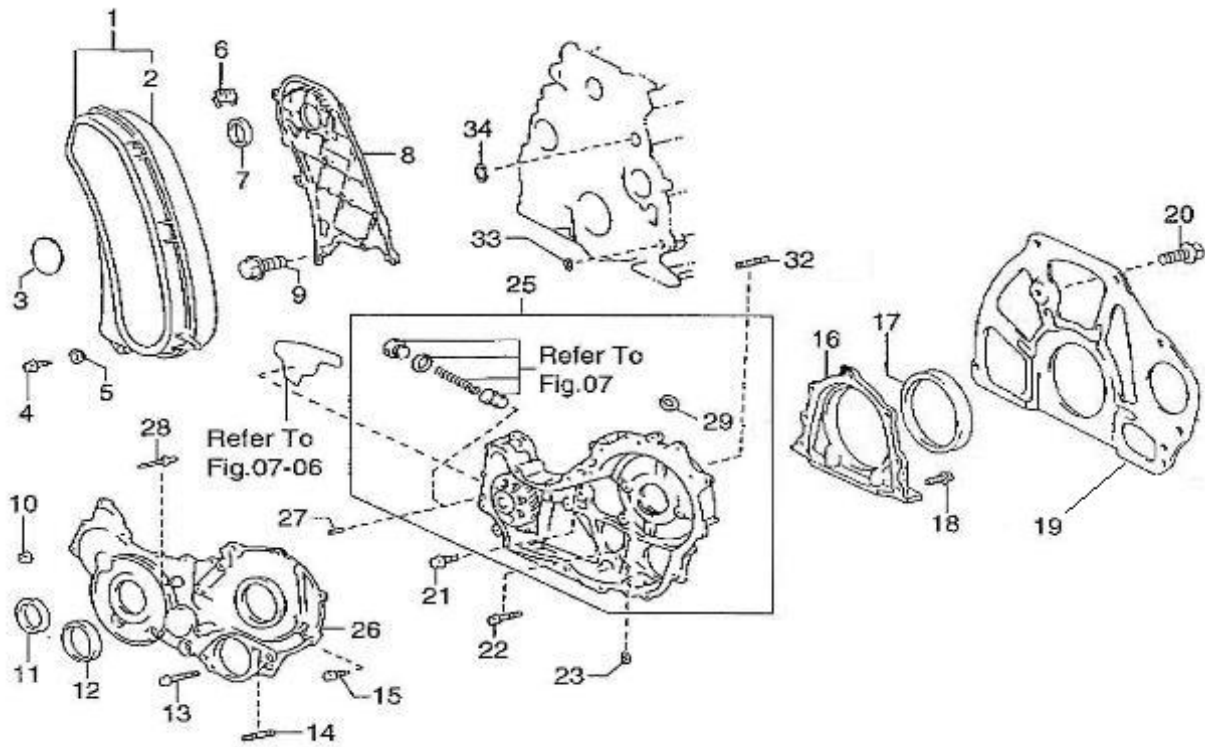

T4.155 4.380TDI STANDARD ENGINE / OIL SUMP - OIL PUMP

Part number	Item	Désignation article	Quantity
970312059	1	PAN SUB-ASSY, OIL	1
970312060	2	STUD	2
970312061	3	NUT	2
970312062	4	BOLT, W/WASHER	22
970312063	5	PLUG, W/HEAD STRAIGHT SCREW	1
970312064	6	GASKET	1
970312065	11	GUIDE, OIL LEVEL	1
970312094	13	O RING	1
970312067	14	DIPSTICK	1
970312068	15	NOZZLE SUB ASSY, OIL, N	4
970312069	16	VALVE SUB ASSY, OIL CHECK	4
970312070	17	VALVE SUB ASSY, OIL CHECK	4
970312071	18	PLUG	1

Part number	Item	Désignation article	Quantity
970312196	1	STRAINER SUB-ASSY,OIL	1
970312062	2	BOLT, W/WASHER	2
970312061	3	NUT	2
970312199	4	GASKET,OILSTRAINER FLANGE	1
970312060	5	STUD	2
970312201	6	GASKET,OIL PUMP	1
970312202	7	VALVE,OIL PUMP RELIEF	1
970312203	8	SPRING,OILPUMP RELIEF VALVE	1
970312204	9	GASKET,OIL PUMP RELIEF VALVE	1
970312205	10	PLUG,OIL PUMP RELIEF VALVE	1
970312095	99	CASE ASSY, TIMING GEAR	1

T4.155 4.380TDI STANDARD ENGINE / TIMING GEAR CASE

Part number	Item	Désignation article	Quantity
970312072	1	COVER	1
970312073	2	GASKET,GAER CASE NA	1
970312074	3	PLUG	1
970312075	4	BOLT	4
970312076	5	WASHER, SEAL	4
970312077	6	CLIP	2
970312078	7	GASKET	1
970312079	8	RETAINER, CAM SHAFT OIL SEAL	1
970312080	9	BOLT, WASHER BASED HEAD HEXAGO	7
970312061	10	NUT	2
970312082	11	GASKET	1
970312083	12	GASKET	1
970312084	13	BOLT	4
970312085	14	STUD	2
970312251	15	BOLT	10
970312087	16	RETAINER, OIL SEAL	1
970312088	17	GASKET	1
970312251	18	BOLT	5
970312090	19	PLATE, RR END, N	1
970312091	20	BOLT, FLANGE	1
970312092	21	BOLT, UNION	1
970312210	22	BOLT,W/WASHER	8
970312094	23	O RING	1
970312095	25	CASE ASSY, TIMING GEAR	1
970312096	26	COVER	1
970312097	27	PIN, STRAIGHT	1
970312098	28	POINTER TIMING	1
970312099	29	GASKET, OIL PUMP RELIEF VALVE	1
970312100	32	STUD	2
970312101	33	O-RING GEAR CASE	1
970312102	34	O RING	1