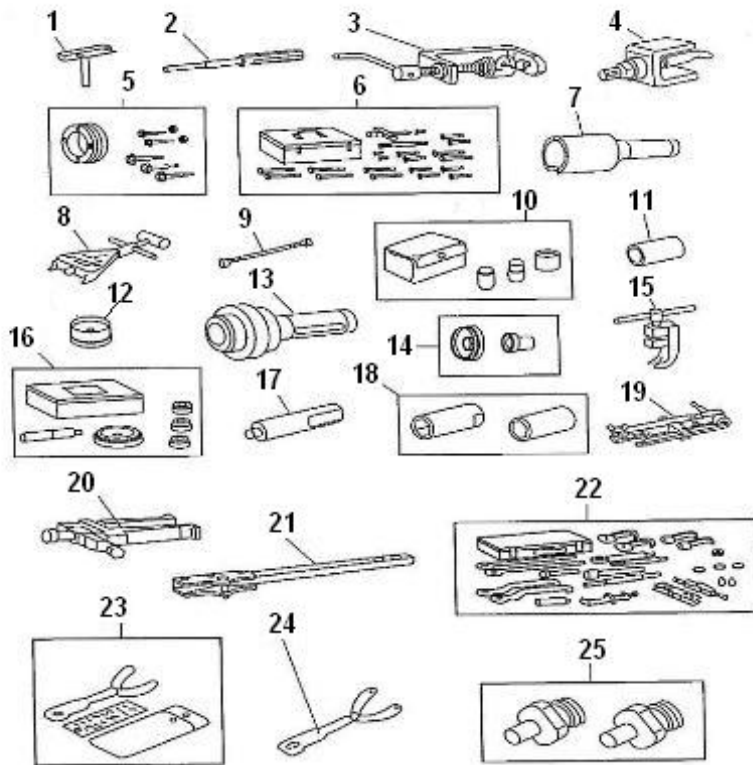

T4.155 4.380TDI STANDARD ENGINE / TOOLS

Part number	Item	Désignation article	Quantity
970312372	3	VALVE TOOL	1
970312373	4	TOOL	1
970312374	6	EXTRACTOR	1
970312375	8	BELT TENSION GAUGE	1
970312376	13	TOOL	1
970312377	15	VALVE CLEARANCE ADJUSTING TOOL	1
970312378	19	INJECTION PUMP TOOL	1