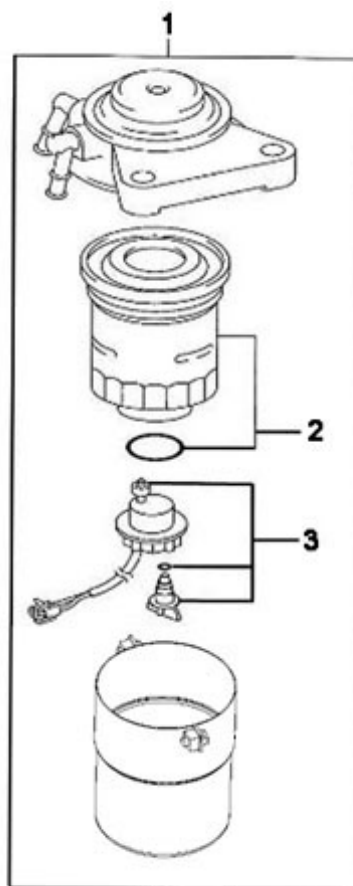

T4.155 4.380TDI STANDARD ENGINE / INJECTION AND FEED PUMP

Part number	Item	Désignation article	Quantity
970312288	1	INJECTION PIPE	1
970312289	2	INJECTION PIPE	1
970312290	3	INJECTION PIPE	1
970312291	4	INJECTION PIPE	1
970312292	5	CLAMP,INJECTION PIPE, NO.1	1
970312293	6	CLAMP,INJECTION PIPE, NO.2	2
970312294	7	NUT	2
970312334	8	BOLT	2
970312296	9	STAY, INJECTION PUMP	1
970312297	10	BOLT,W/WASHER	1
970312298	11	RING,O	1
970312299	12	INJECTION PUMP	1
970312300	13	NUT	2
970312301	14	CLAMP, HOSE	4
970312302	15	HOSE, WATER BY-PASS,NO.2	1
970312304	17	CLAMP	1
970312305	18	CLAMP	1
970312306	19	DETECTOR ASSY, REVOLUTION	1
970312307	22	UNION	1

T4.155 4.380TDI STANDARD ENGINE / INJECTION NOZZLES AND PIPES

Part number	Item	Désignation article	Quantity
970312308	1	PIPE	1
970312309	2	GASKET	4
970312310	3	INJECTOR	4
970312311	4	INJECTOR SEAT	4
970312313	6	CHAMBER SUB-ASSY, COMBUSTION	4
970312314	7	CLAMP HOSE	2
32805001	8	HOSE	0
970312316	9	SHIM (FOR COMBUSTION CHAMBER T	4
970312317	10	SHIM (FOR COMBUSTION CHAMBER T	4
970312318	11	UNION	1

Part number	Item	Désignation article	Quantity
970312239	1	FILTER ASSY FUEL	1
970312482	1	GO FILTER	1
970311185	2	FUEL FILTER	1
970312242	3	PLUG W/WATER LEVEL SWITCH	1

T4.155 4.380TDI STANDARD ENGINE / GLOW PLUG