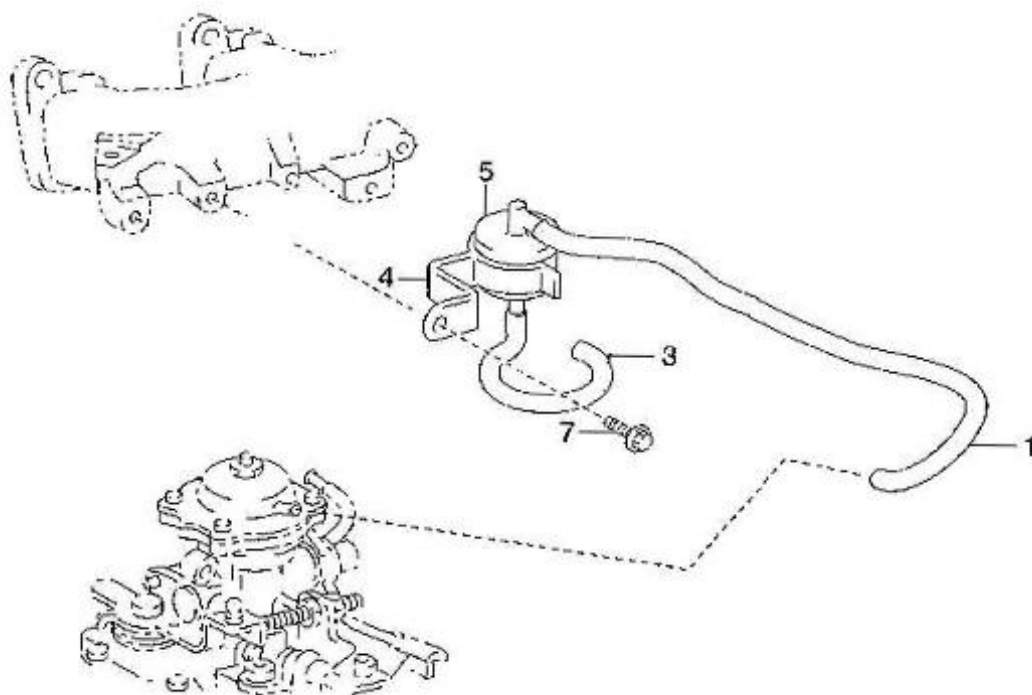

T4.155 4.380TDI STANDARD ENGINE / BREATHER

Part number	Item	Désignation article	Quantity
970312284	4	CLAMP	1
970312285	5	FILTER,GAS	1
970312287	7	BOLT	1