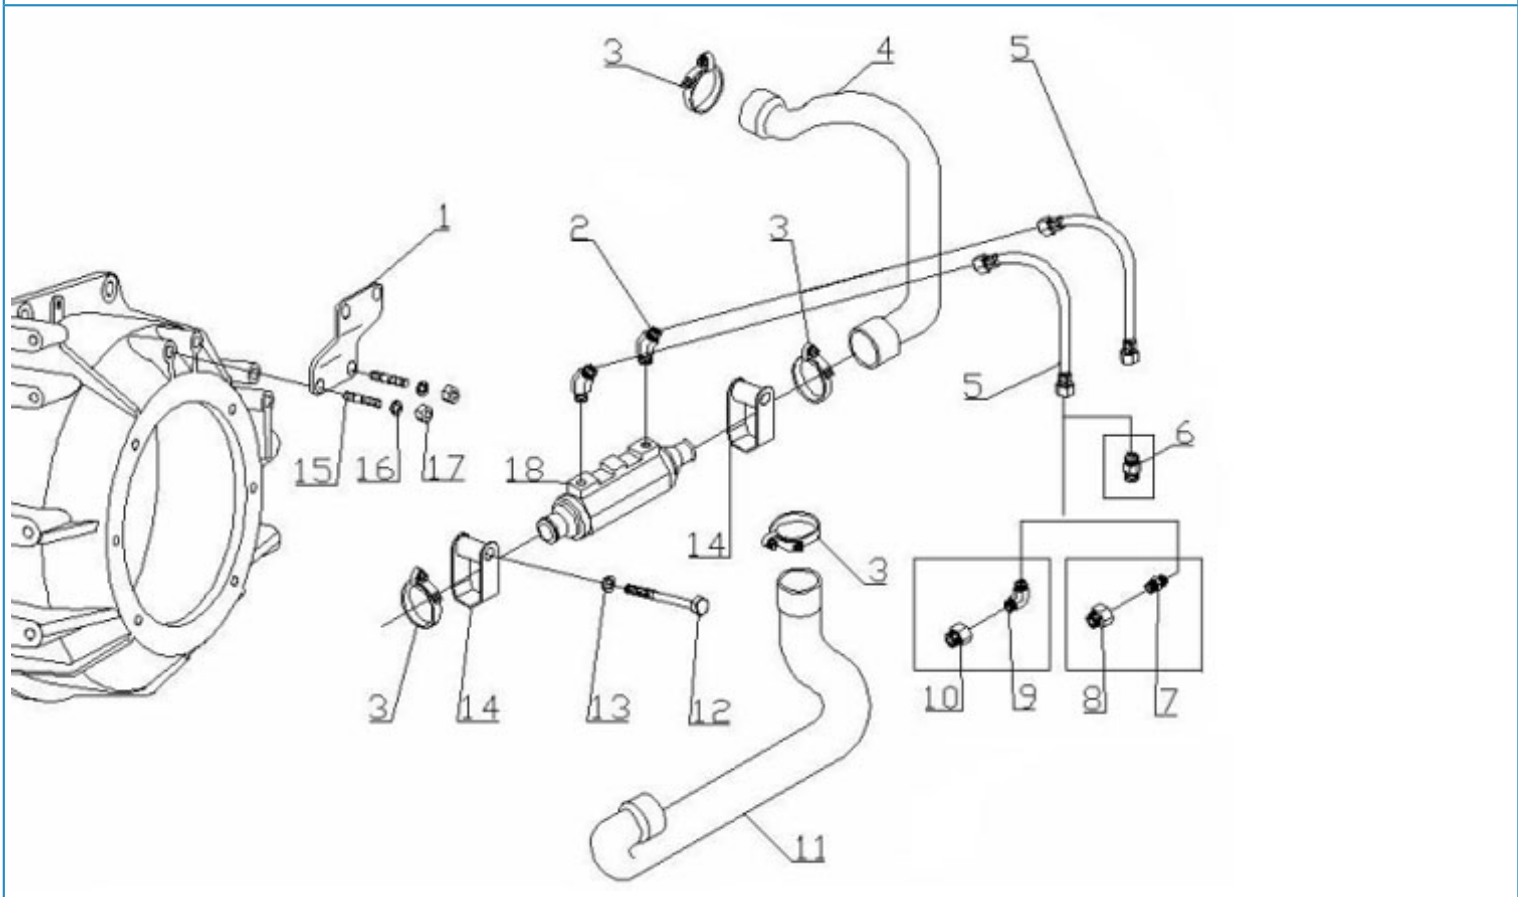

T4.155 4.380TDI STANDARD ENGINE / GEAR BOX OIL COOLER

Part number	Item	Désignation article	Quantity
95310547	1	SUPPORT	1
48300031	2	ELBOW 45	2
970604533	3	CLAMP,HOSE 32-44	4
48328101	4	HOSE	1
48300080	5	HOSE	2
48300084	6	ELBOW	2
48300308	7	ELBOW	2
48300318	8	UNION	1
48300035	9	ELBOW 92	2
48300318	10	UNION	2
48328102	11	HOSE	1
39160442	12	BOLT	2
970119136	13	WASHER,SPRING D10	2
95203065	14	CLAMP	2
970649725	15	STUD	2
970119136	16	WASHER,SPRING D10	2
970119143	17	NUT, M10	2
48300373	18	OIL COOLER	1