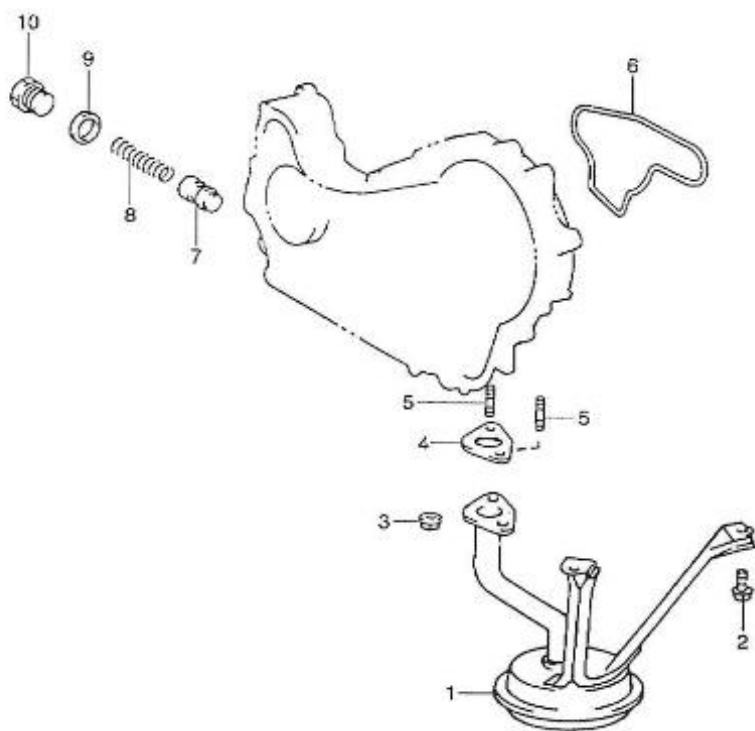

T4.155 4.380TDI STANDARD ENGINE / OIL PUMP

Part number	Item	Désignation article	Quantity
970312196	1	STRAINER SUB-ASSY,OIL	1
970312062	2	BOLT, W/WASHER	2
970312061	3	NUT	2
970312199	4	GASKET,OILSTRAINER FLANGE	1
970312060	5	STUD	2
970312201	6	GASKET,OIL PUMP	1
970312202	7	VALVE,OIL PUMP RELIEF	1
970312203	8	SPRING,OILPUMP RELIEF VALVE	1
970312204	9	GASKET,OIL PUMP RELIEF VALVE	1
970312205	10	PLUG,OIL PUMP RELIEF VALVE	1
970312095	99	CASE ASSY, TIMING GEAR	1