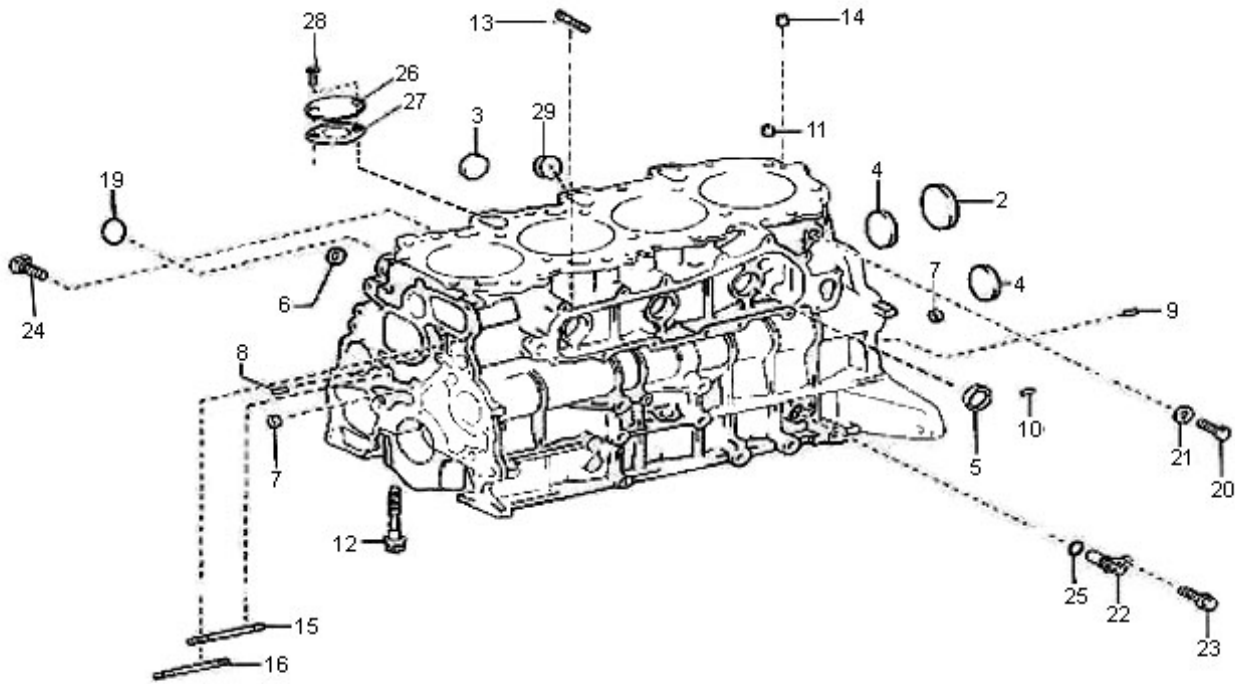

Filtre(s) :

- type: T4.155 4.380TDI STANDARD ENGINE

T4.155 4.380TDI STANDARD ENGINE / ENGINE BLOCK

Part number	Item	Désignation article	Quantity
970312033	2	CAP,FREEZE	1
970312034	3	PLUG	3
970312035	4	CAP, SEALING	2
970312036	5	CAP, SEALING	3
970312037	6	CAP, SEALING	1
970312038	7	CAP,FREEZE	2
970312097	8	PIN, STRAIGHT	2
970312040	9	PIN, STRAIGHT	2
970312120	10	PIN,STRAIGHT	2
970312042	11	PIN, RING	2
970312043	12	BOLT	10
970312044	13	STUD	2
970312045	14	OIL DUCT, CYLINDER BLOCK	1
970312046	15	STUD	3
970312044	16	STUD	1
970312048	19	RING O	1
970312049	20	PLUG, STRAIGHT SCREW W/HEAD	1
970312268	21	GASKET	1
970312051	22	PLUG,HOLE	1
970312261	23	BOLT FLANGE	1
970312053	24	PLUG,CYLINDER BLOCK HOLE	1
970312054	25	O RING	1
970312055	26	PLATE,WATER SEAL	1
970312259	27	GASKET	1
970312057	28	BOLT,FLANGE	2
970312058	29	CAP, SEALING	1

T4.155 4.380TDI STANDARD ENGINE / OIL SUMP - OIL PUMP

Part number	Item	Désignation article	Quantity
970312059	1	PAN SUB-ASSY, OIL	1
970312060	2	STUD	2
970312061	3	NUT	2
970312062	4	BOLT, W/WASHER	22
970312063	5	PLUG, W/HEAD STRAIGHT SCREW	1
970312064	6	GASKET	1
970312065	11	GUIDE, OIL LEVEL	1
970312094	13	O RING	1
970312067	14	DIPSTICK	1
970312068	15	NOZZLE SUB ASSY, OIL, N	4
970312069	16	VALVE SUB ASSY, OIL CHECK	4
970312070	17	VALVE SUB ASSY, OIL CHECK	4
970312071	18	PLUG	1