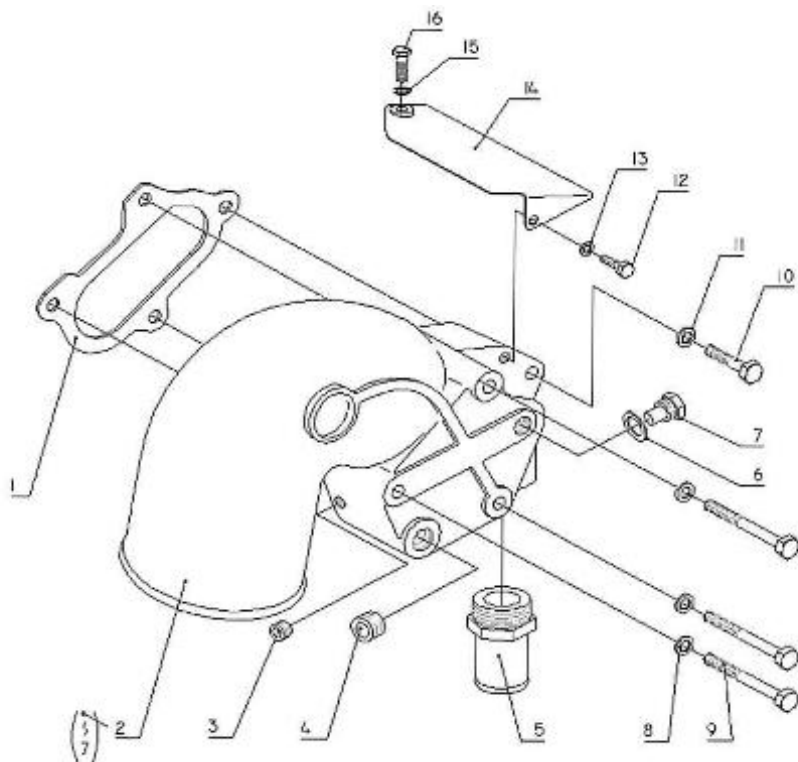

T4.155 4.380TDI STANDARD ENGINE / EXHAUST ELBOW

Part number	Item	Désignation article	Quantity
970312258	1	GASKET TURBINE	1
48300380	2	MIXER	1
970494635	3	ANODE,ZINC CPL M16X1,5	1
970310264	4	PLUG	1
970892603	5	BARBED END BRASS FITTING 1 1/4	1
970300199	6	GASKET,RING D16	1
970307265	7	PLUG,HEX 1/8	1
970119139	8	WASHER,CORRUGATED D8	3
39160455	9	BOLT	3
970644594	10	BOLT,HEX M 8X 60	1
970119139	11	WASHER,CORRUGATED D8	1
970439910	12	BOLT,HEX M 6X 16	1
970119149	13	WASHER, SPRING D 6	1
95310552	14	DEFLECTOR	1
970119149	15	WASHER, SPRING D 6	1
970644006	16	BOLT,HEX M 6X 20	1