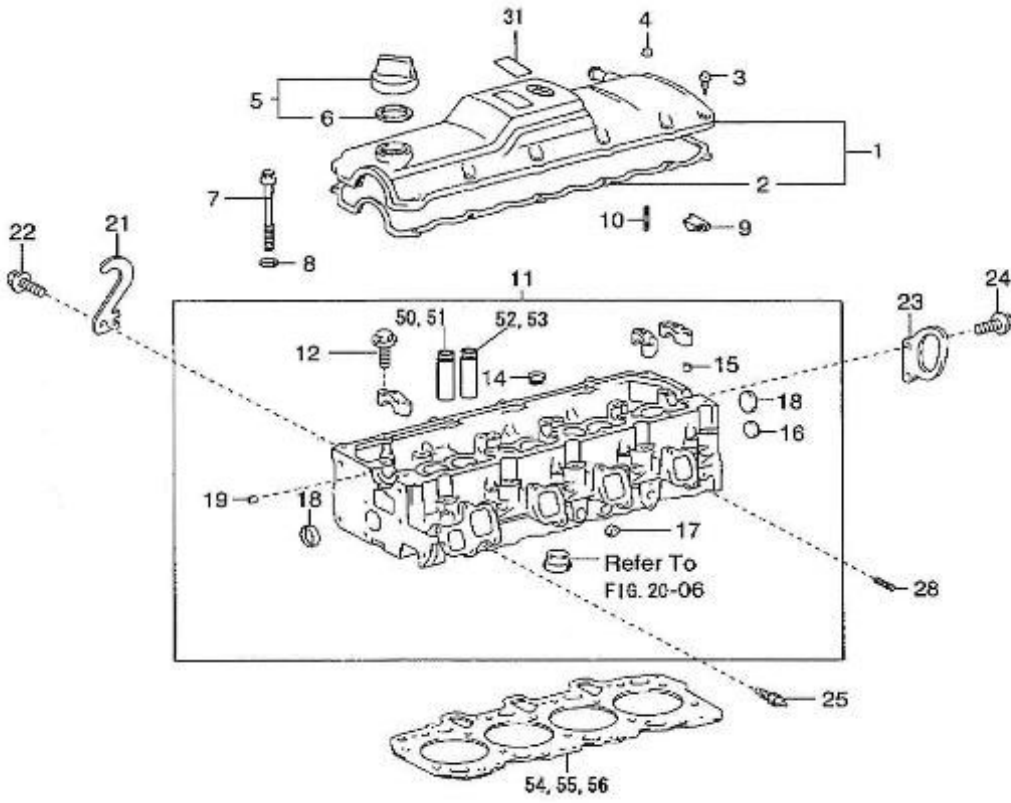

T4.155 4.380TDI STANDARD ENGINE / CYLINDER HEAD

Part number	Item	Désignation article	Quantity
970312001	1	COVER ASSY, CYLINDER HEAD	1
970312002	2	GASKET	1
970312003	3	BOLT	10
970312004	4	NUT	2
970312005	5	PLUG	1
970312006	6	GASKET	1
970312007	7	BOLT	18
970312008	8	WASHER	18
970312009	9	HALF PLUG	1
970312010	10	BOLT, STUD	2
970312011	11	CYLINDER HEAD	1
970312012	12	BOLT, WASHER BASED HEAD HEXAGO	10
970312013	14	PLUG, STRAIGHT SCREW W/HEAD	4
970312014	15	PIN, RING	5
970312015	16	CAP,FREEZE	1
970312037	17	CAP, SEALING	1
970312034	18	PLUG	2
970312018	19	PIN, RING	2
970312019	21	HANGER, ENGINE N	1
970312020	22	BOLT, WASHER	1
970312021	23	HANGER, ENGINE N	1
970312022	24	BOLT, WASHER BASED HEAD HEXAGO	2
970312024	28	STUD	8
970312025	31	PLATE ENGINE NAME	1
970312028	50	BUSH, HEXHAUST VALVE GUIDE (ST	4
970312029	51	BUSH, HEXHAUST VALVE GUIDE (O/	4
970312028	52	BUSH, HEXHAUST VALVE GUIDE (ST	4
970312029	53	BUSH, HEXHAUST VALVE GUIDE (O/	4
970312030	54	CYLINDER HEAD GASKET	1
970312031	55	CYLINDER HEAD GASKET	1
970312032	56	CYLINDER HEAD GASKET	1