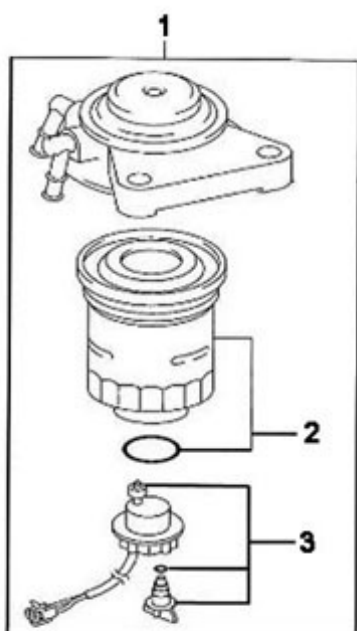

T4.155 4.380TDI STANDARD ENGINE / FUEL FILTER