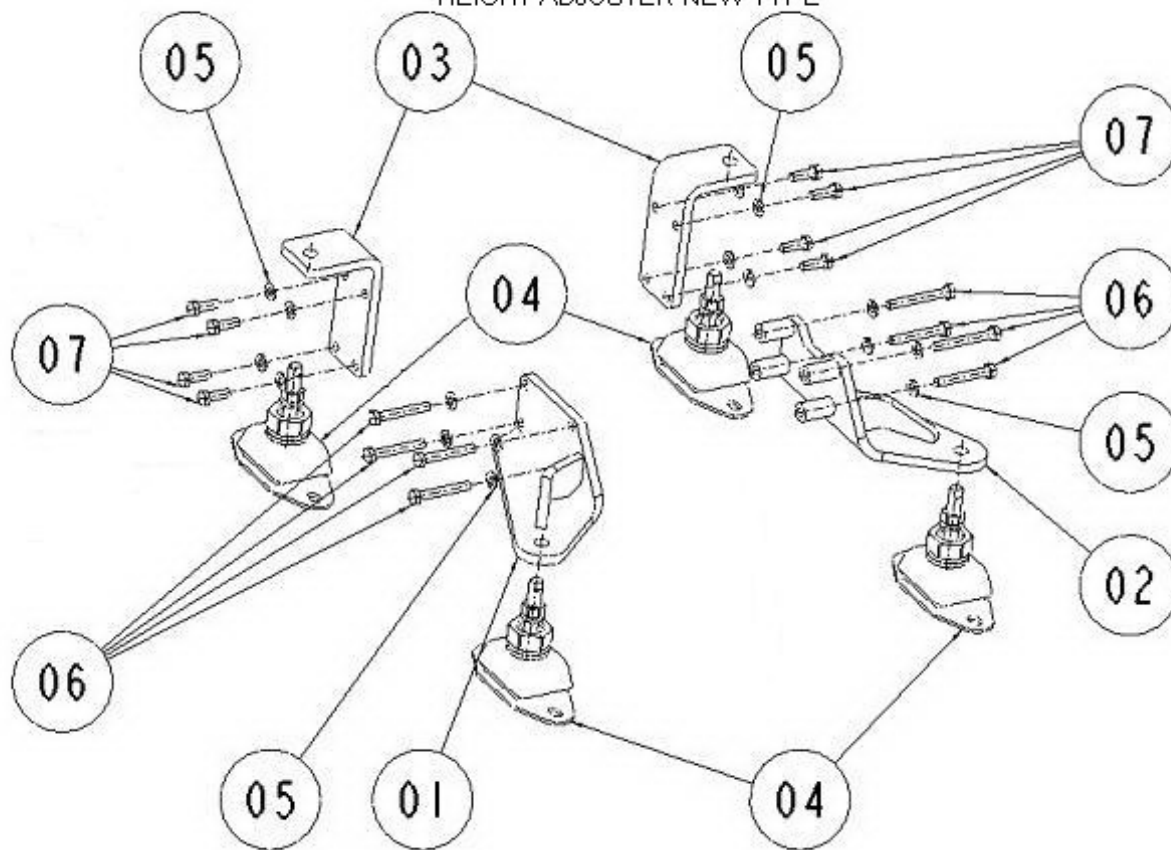

T4.155 4.380TDI STANDARD ENGINE / SUPPORT AND MOUNTING

REGLAGE ALTIMETRIQUE NOUVEAU MODELE
HEIGHT ADJUSTER NEW TYPE

Part number	Item	Désignation article	Quantity
95310887	1	BRACKET	1
95310886	2	BRACKET	1
95310540	3	SUPPORT	2
TA600V02PR	4	RUBBER MOUNT ASSY 40 SH KIT (2 UNITS)	2
970119136	5	WASHER,SPRING D10	16
970307695	6	BOLT	8
970649721	7	BOLT,HEX M10X 30	8