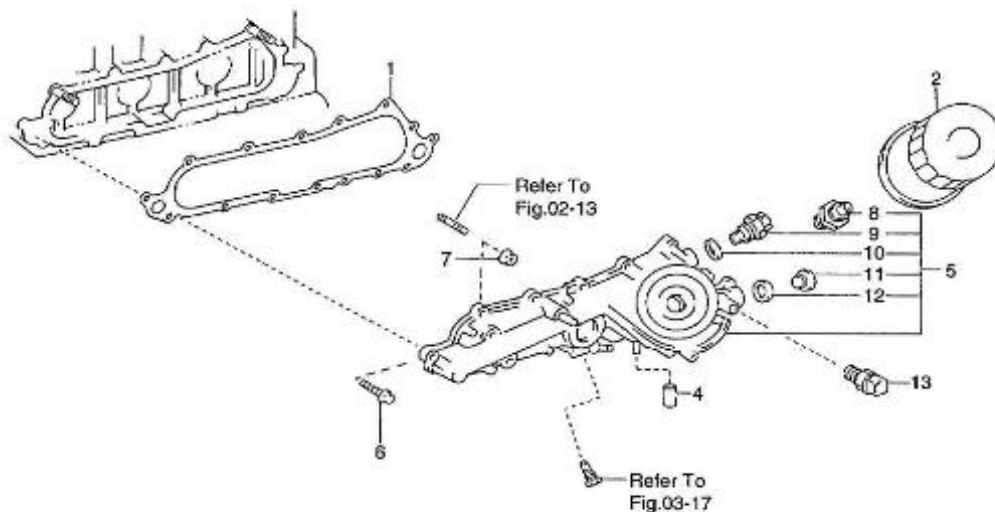

T4.155 4.380TDI STANDARD ENGINE / OIL FILTER

Part number	Item	Désignation article	Quantity
970312206	1	GASKET	1
970312207	2	FILTER	1
970312208	4	CAP	1
970312209	5	COVER SUB-ASSY,OIL COOLER	1
970312210	6	BOLT,W/WASHER	13
970312061	7	NUT	2
970312212	8	UNION (FOR OIL FILTER)	1
970312213	9	VALVE ASSY,OIL COOLER RELIEF	1
970312214	10	GASKET,OIL COOLER COVER	1
970312215	11	PLUG,W/HEAD STRAIGHT SCREW	1
970312204	12	GASKET,OIL PUMP RELIEF VALVE	1
970312217	13	PLUG,INTAKE MANIHOLED SUCTION	1