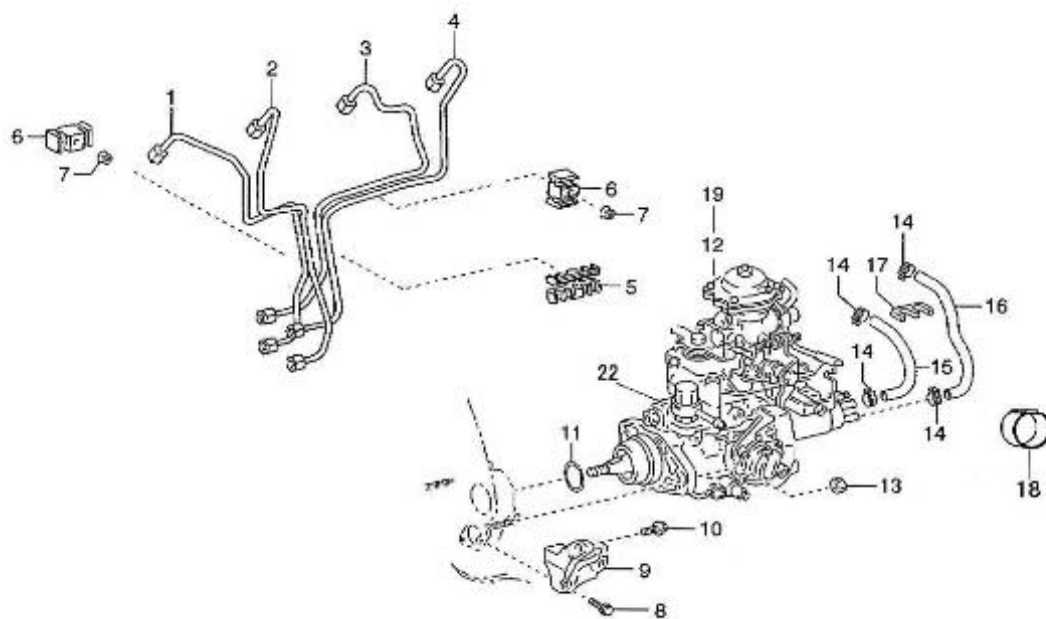

T4.155 4.380TDI STANDARD ENGINE / INJECTION AND FEED PUMP

Part number	Item	Désignation article	Quantity
970312288	1	INJECTION PIPE	1
970312289	2	INJECTION PIPE	1
970312290	3	INJECTION PIPE	1
970312291	4	INJECTION PIPE	1
970312292	5	CLAMP,INJECTION PIPE, NO.1	1
970312293	6	CLAMP,INJECTION PIPE, NO.2	2
970312294	7	NUT	2
970312334	8	BOLT	2
970312296	9	STAY, INJECTION PUMP	1
970312297	10	BOLT,W/WASHER	1
970312298	11	RING,O	1
970312299	12	INJECTION PUMP	1
970312300	13	NUT	2
970312301	14	CLAMP, HOSE	4
970312302	15	HOSE, WATER BY-PASS,NO.2	1
970312304	17	CLAMP	1
970312305	18	CLAMP	1
970312306	19	DETECTOR ASSY, REVOLUTION	1
970312307	22	UNION	1