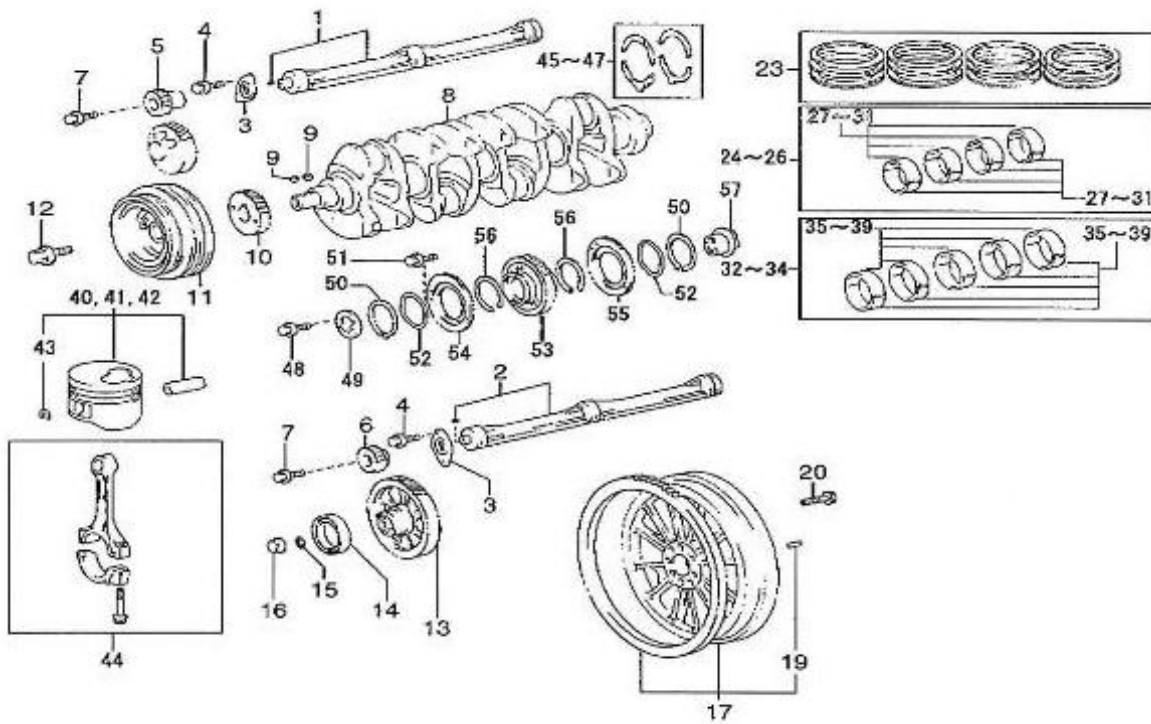

T4.155 4.380TDI STANDARD ENGINE / CRANKSHAFT-BEARINGS

Part number	Item	Désignation article	Quantity
970312103	1	ASSY SHAFT, BALANCER N	1
970312104	2	ASSY SHAFT, BALANCER N	1
970312105	3	WASHER, BALANCER SHAFT THRUST	2
970312106	4	BOLT, FLANGE	4
970312107	5	GEAR BALANCER SHAFT DRIVEN, N	1
970312108	6	GEAR BALANCER SHAFT DRIVEN, N	1
970312109	7	BOLT, WASHER BASED HEAD HEXAGO	2
970312110	8	CRANKSHAFT SUB ASSY	1
970312111	9	KEY	2
970312112	10	GEAR CRANKSHAFT TIMING	1
970312113	11	PULLEY SUB ASSY, CRANKSHAFT	1
970312114	12	BOLT, W/WASHER	1
970312115	13	GEAR, INJECTION PUMP DRIVE	1
970312116	14	BALL BEARING	1
970312117	15	O RING	1
970312118	16	NUT,CAP	1
970312119	17	FLYWHEEL SUB-ASSY	1
970312120	19	PIN,STRAIGHT	3
970312121	20	BOLT,WASHER BASED HEAD EXAGON	8
970312122	23	RING SET	1
970312126	27	BEARING CONNECTING ROD (MARK 2	4
970312127	28	BEARING CONNECTING ROD (MARK 3	4
970312128	29	BEARING CONNECTING ROD (MARK 4	4
970312129	30	BEARING CONNECTING ROD (MARK 5	4
970312130	31	BEARING,CONNECTING ROD (MARK 6	4
970312134	35	BEARING,CRANKSHAFT (MARK 2)	5