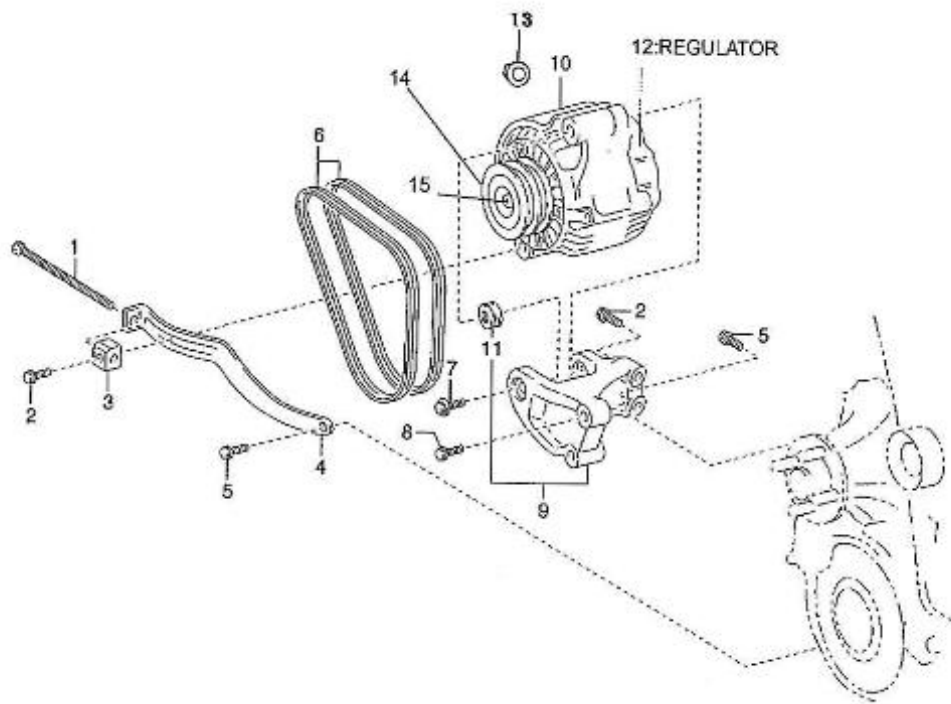

T4.155 4.380TDI STANDARD ENGINE / ALTERNATOR

Part number	Item	Désignation article	Quantity
970312330	1	BOLT	1
970312331	2	BOLT	1
970312332	3	SLIDER, FAN BELT	1
970312333	4	BAR, FAN BELT	1
970312334	5	BOLT	1
970312335	6	BELT	1
970312336	7	BOLT	1
970312337	8	BOLT, FLANGE	2
970312338	9	BRACKET, ALTERNATOR	1
970312339	10	ALTERNATOR	1
970312340	11	ALTERNATOR	1
970312341	12	REGULATOR	1
970312342	13	NUT	1
970312343	14	PULLEY	1
970312344	15	NUT	1