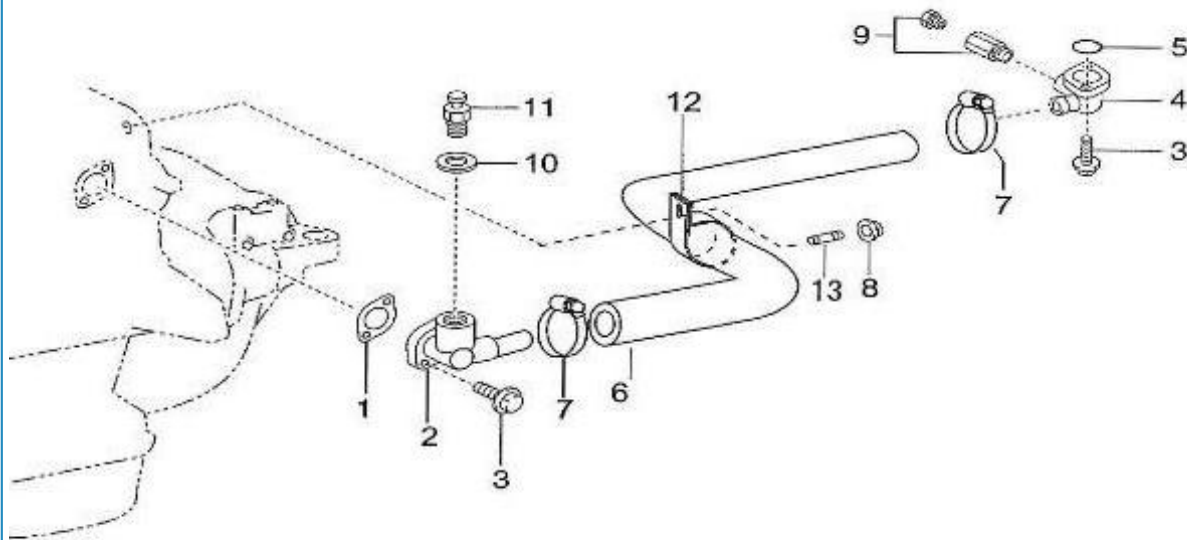

T4.155 4.380TDI STANDARD ENGINE / TURBO, COOLING

Part number	Item	Désignation article	Quantity
970312259	1	GASKET	1
970312260	2	CONNECTOR SUB-ASSY, TURBO WATE	1
970312261	3	BOLT FLANGE	2
970312262	4	CONNECTOR TURBO WATER	1
970312263	5	RING,O	1
970312264	6	HOSE, TURBO WATER	1
970312265	7	CLAMP HOSE	1
970312261	8	BOLT FLANGE	2
970312267	9	COCK,DRAIN	1
970312268	10	GASKET	1
970312269	11	HEATER WATER SENSOR	1
970312270	12	CLAMP	1