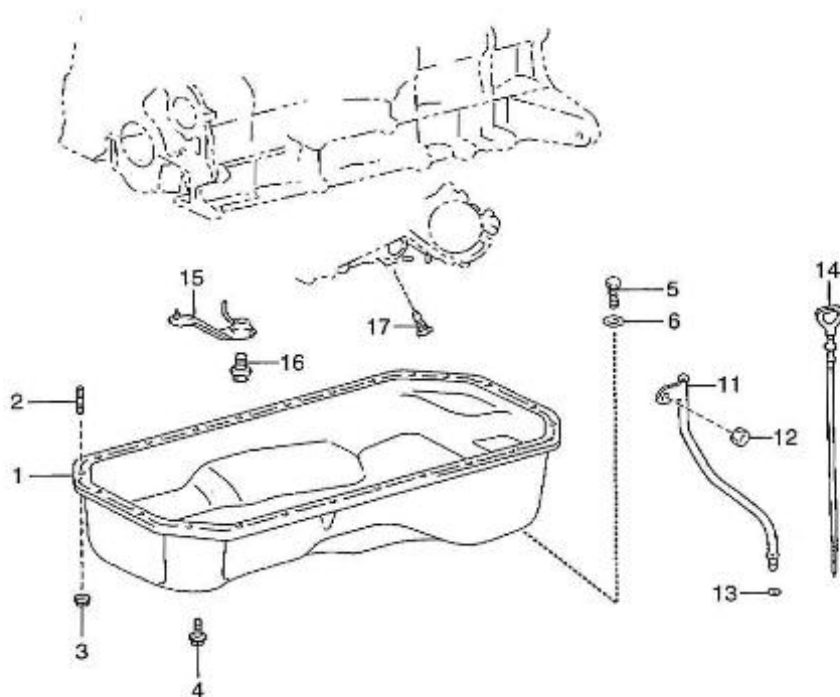

Filtre(s) :

- type: T4.155 4.380TDI STANDARD ENGINE

T4.155 4.380TDI STANDARD ENGINE / ENGINE BLOCK

Part number	Item	Désignation article	Quantity
970312033	2	CAP,FREEZE	1
970312034	3	PLUG	3
970312035	4	CAP, SEALING	2
970312036	5	CAP, SEALING	3
970312037	6	CAP, SEALING	1
970312038	7	CAP,FREEZE	2
970312097	8	PIN, STRAIGHT	2
970312040	9	PIN, STRAIGHT	2
970312120	10	PIN,STRAIGHT	2
970312042	11	PIN, RING	2
970312043	12	BOLT	10
970312044	13	STUD	2
970312045	14	OIL DUCT, CYLINDER BLOCK	1
970312046	15	STUD	3
970312044	16	STUD	1
970312048	19	RING O	1
970312049	20	PLUG, STRAIGHT SCREW W/HEAD	1
970312268	21	GASKET	1
970312051	22	PLUG,HOLE	1
970312261	23	BOLT FLANGE	1
970312053	24	PLUG,CYLINDER BLOCK HOLE	1
970312054	25	O RING	1
970312055	26	PLATE,WATER SEAL	1
970312259	27	GASKET	1
970312057	28	BOLT,FLANGE	2
970312058	29	CAP, SEALING	1

T4.155 4.380TDI STANDARD ENGINE / OIL SUMP - OIL PUMP

Part number	Item	Désignation article	Quantity
970312059	1	PAN SUB-ASSY, OIL	1
970312060	2	STUD	2
970312061	3	NUT	2
970312062	4	BOLT, W/WASHER	22
970312063	5	PLUG, W/HEAD STRAIGHT SCREW	1
970312064	6	GASKET	1
970312065	11	GUIDE, OIL LEVEL	1
970312094	13	O RING	1
970312067	14	DIPSTICK	1
970312068	15	NOZZLE SUB ASSY, OIL, N	4
970312069	16	VALVE SUB ASSY, OIL CHECK	4
970312070	17	VALVE SUB ASSY, OIL CHECK	4
970312071	18	PLUG	1